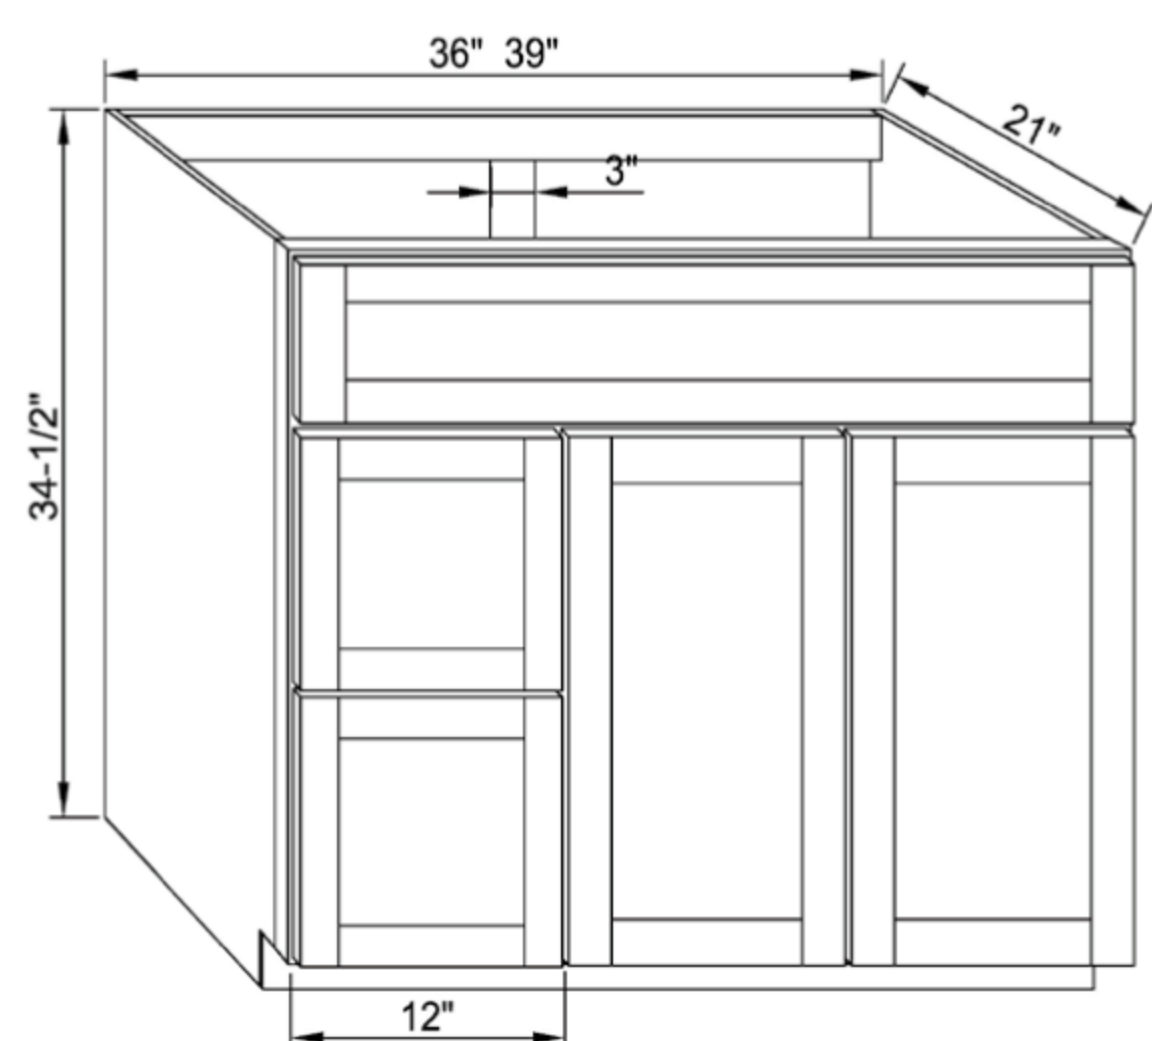

VANITY CABINETS

VASB3621DL

VASB3621DR

VASB3921DL

VASB3921DR

Double Door Vanity Sink Base Combination

Double door and two drawers with one false drawer front (specify L or R) .

L/R : Drawer location when face to cabinet

VASB3621DL   VASB3921DL