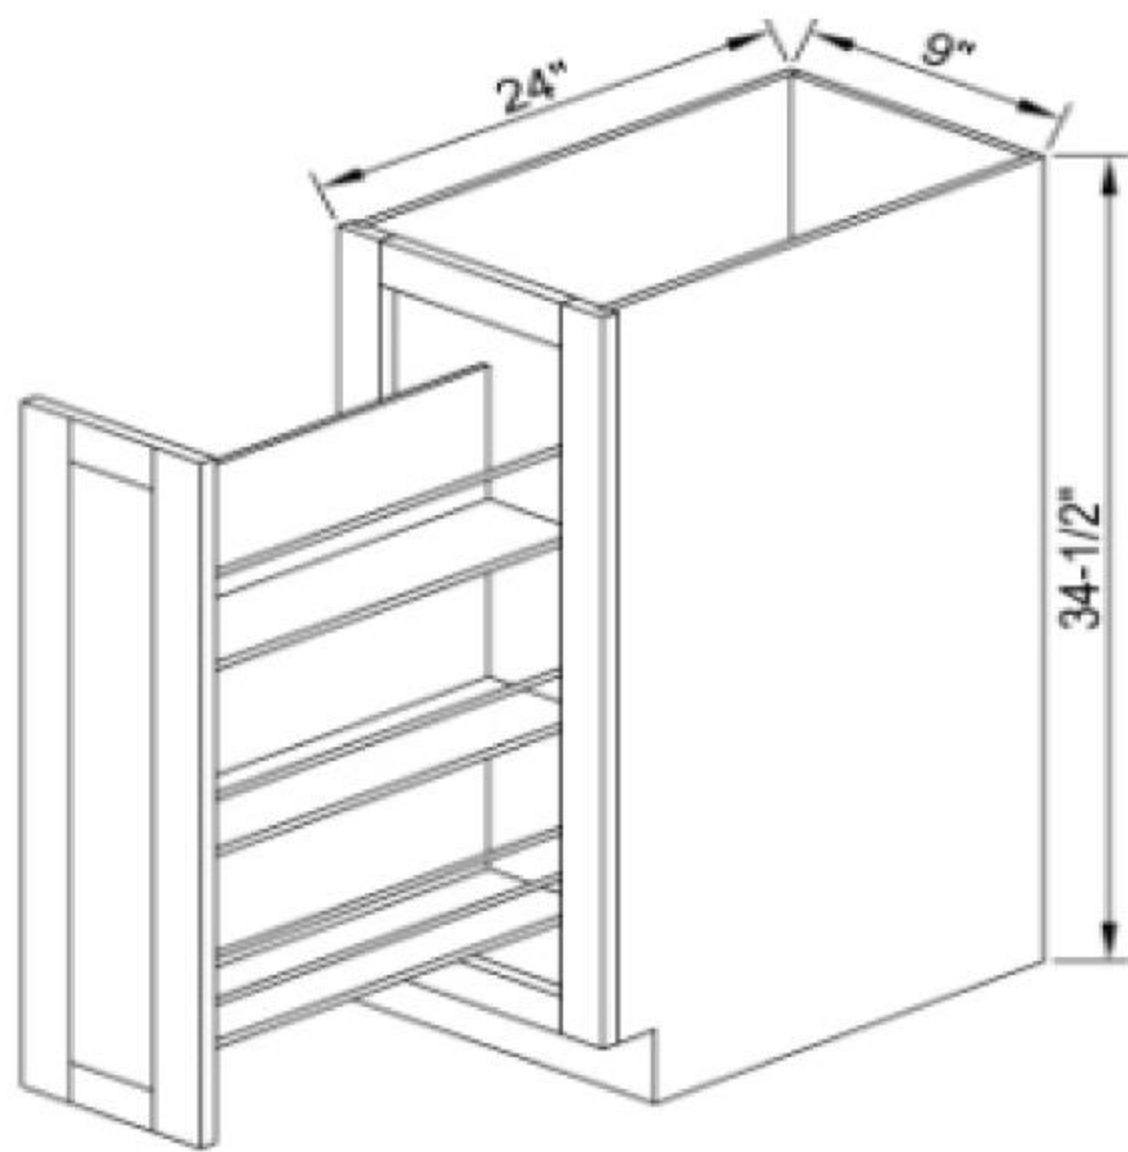

LSB36

Both shelves rotate independently;
Mounted on 3/4" thick fixed shelf

BASE CABINETS

BSC36

Base Square Corner Cabinet
Adjustable Single Shelf

BLB42/45

Base Blind Corner Cabinet
Single door single drawer blind corner base cabinet with 1 adjustable shelf.

DCSB36

Diagonal Corner Sink Base Cabinet
Single door with one false drawer

FSB39

Farm Sink Base Cabinet
Double door sink base cabinet

BSR09

BASE SPICE RACK

Spice rack pull out cabinet

BWB18