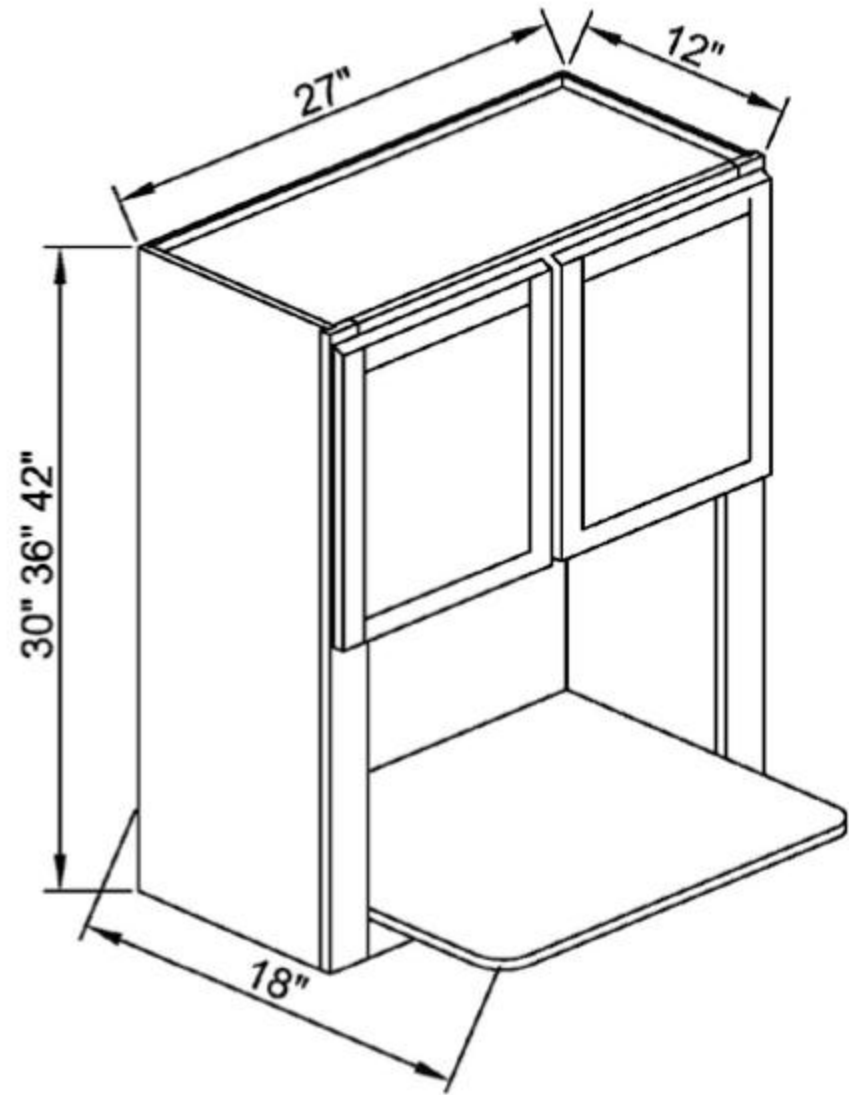

36" Wide × 12" Deep double door wall
Double door with 1 shelf

W362424

Wall Cabinet 36"W × 24"H × 24"D - 2D-1S
Double door with one shelf

WAE30

WAE36

WAE42

Angle Ending Wall Cabinet
Double door with double adjustable shelves