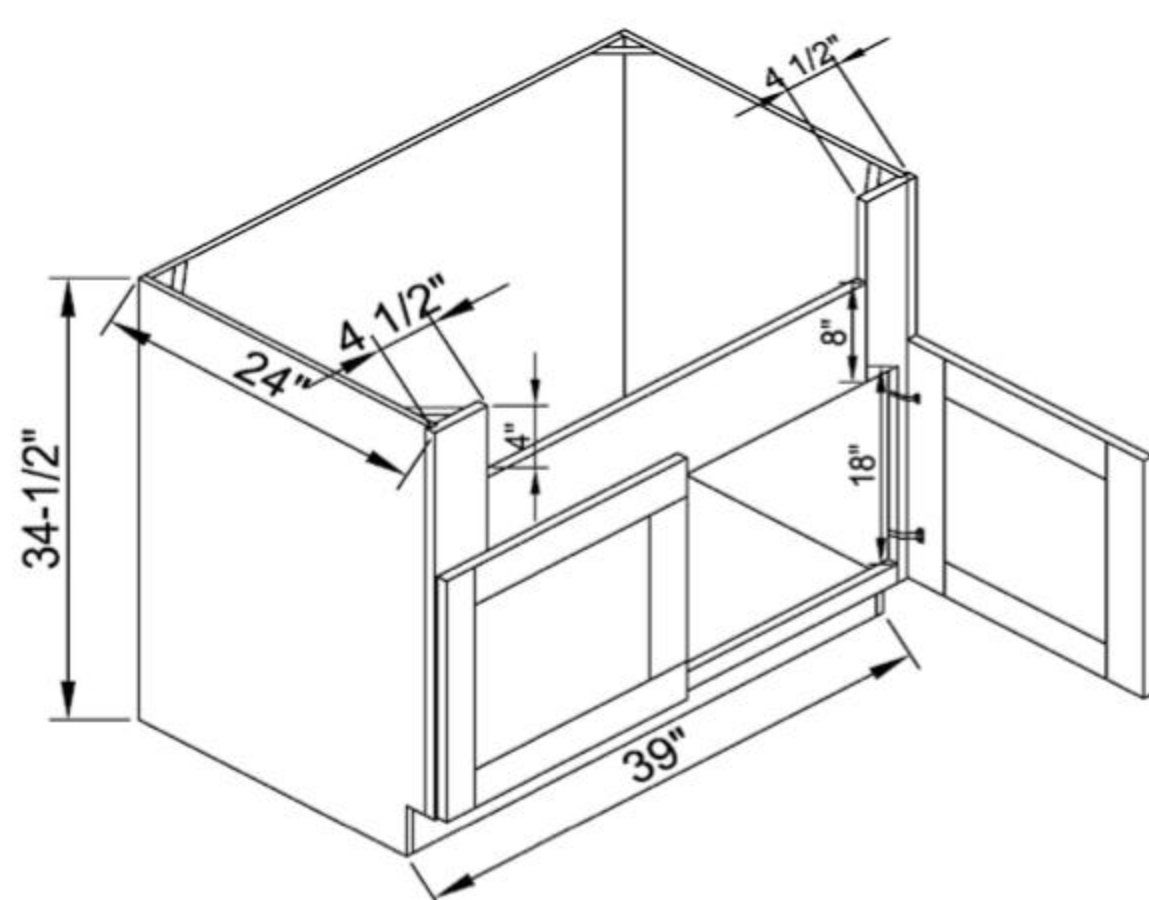

LSB36

Both shelves rotate independently;
Mounted on 3/4" thick fixed shelf

BASE CABINETS

BSC36

Base Square Corner Cabinet
Adjustable Single Shelf

BLB42/45

Base Blind Corner Cabinet
Single door single drawer blind corner base cabinet with 1 adjustable shelf.

DCSB36

Diagonal Corner Sink Base Cabinet
Single door with one false drawer

FSB39

Farm Sink Base Cabinet
Double door sink base cabinet

BSR09

BASE SPICE RACK

Spice rack pull out cabinet

BWB18