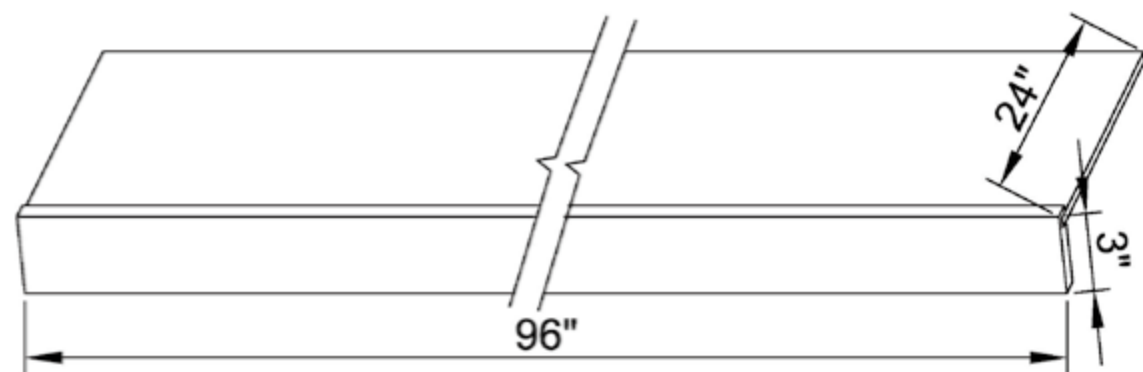

RRP396

Refrigerator Panel