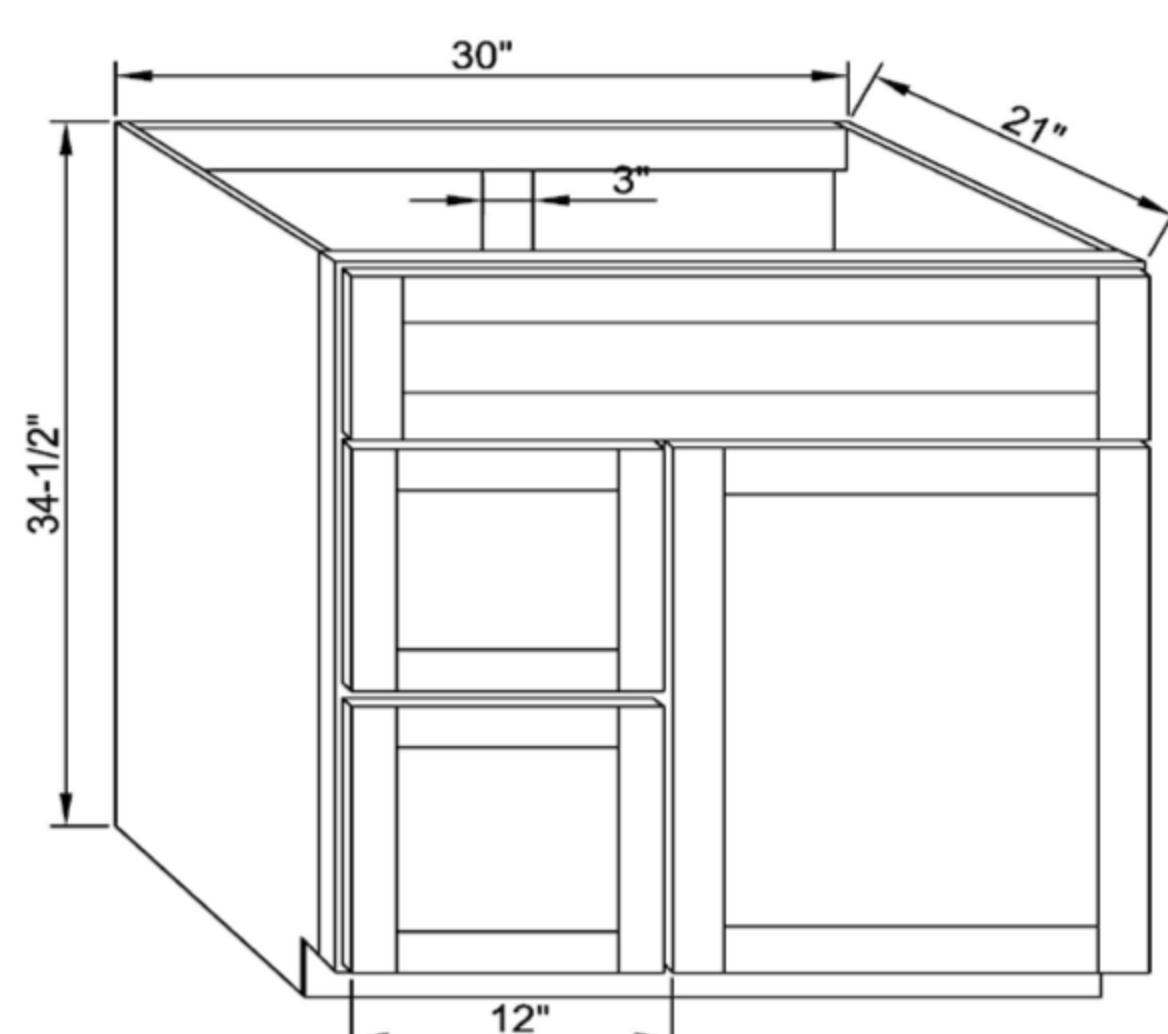

VASB3021DL

Single Door Vanity Sink Base Combination Cabinet

Single door and two drawers with one false drawer front (specify L or R).

L/R : Drawer location when face to cabinet

VASB3021 DL

VASB3021DR