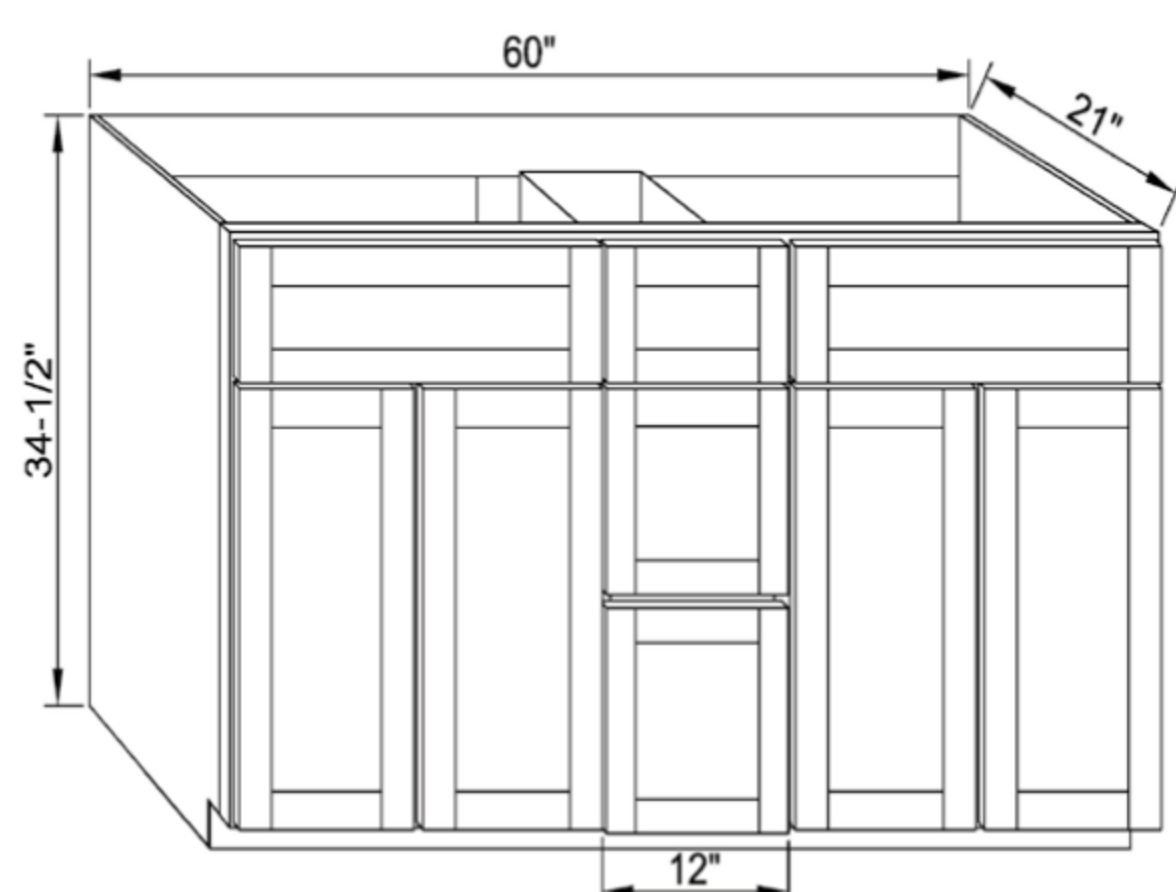

VASB6021DD

Double vanity sink base cabinet

4 Doors 3 drawers with 2 false drawer front