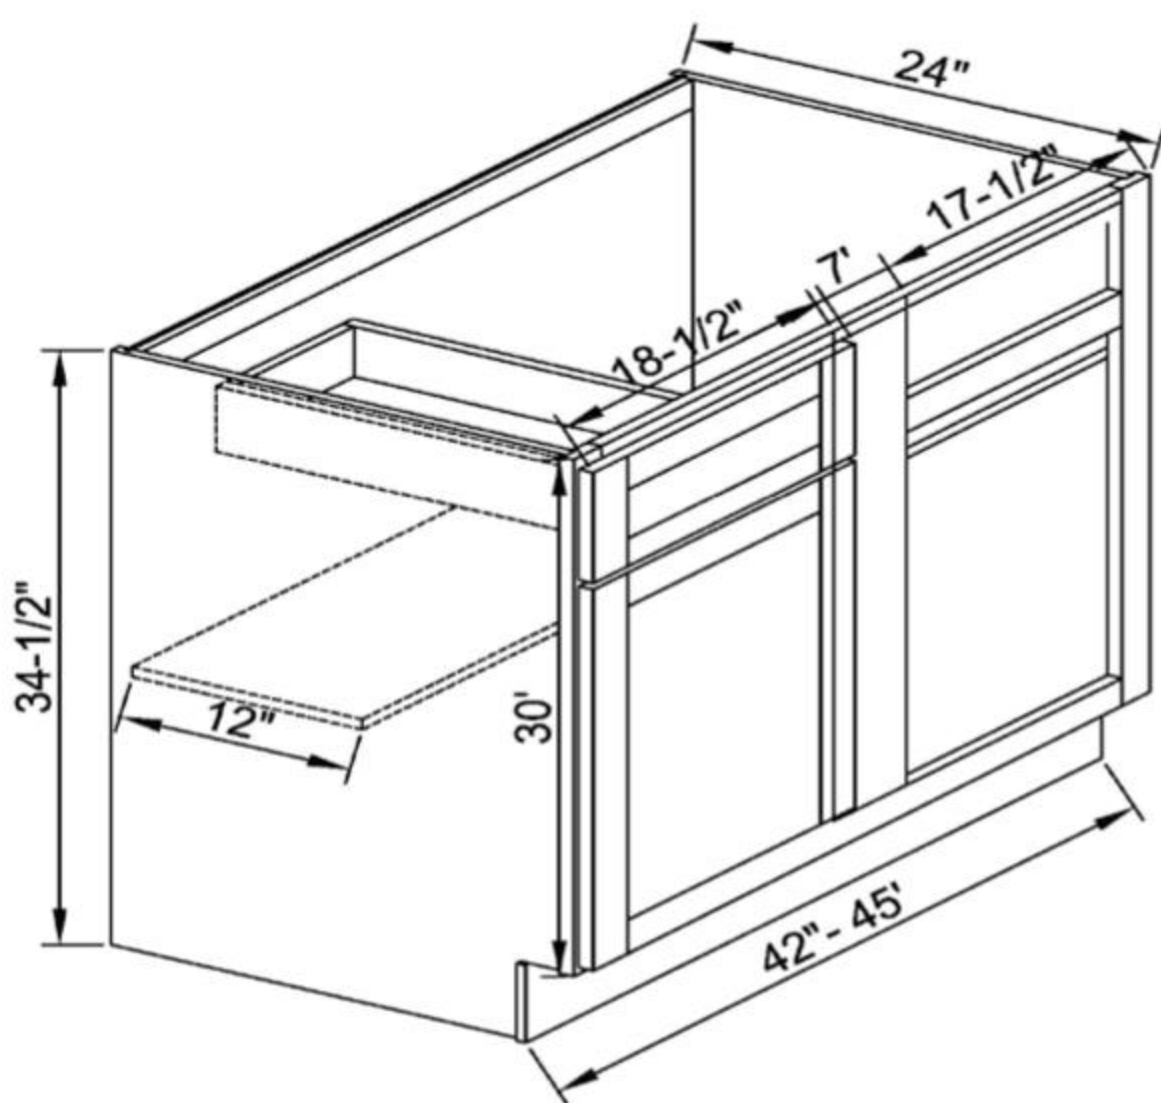

LSB36

Both shelves rotate independently;
Mounted on 3/4" thick fixed shelf

BASE CABINETS

BSC36

Base Square Corner Cabinet
Adjustable Single Shelf

BLB42/45

Base Blind Corner Cabinet
Single door single drawer blind corner base cabinet with 1 adjustable shelf.

DCSB36

Diagonal Corner Sink Base Cabinet
Single door with one false drawer

FSB39

Farm Sink Base Cabinet
Double door sink base cabinet

BSR09

BASE SPICE RACK

Spice rack pull out cabinet

BWB18