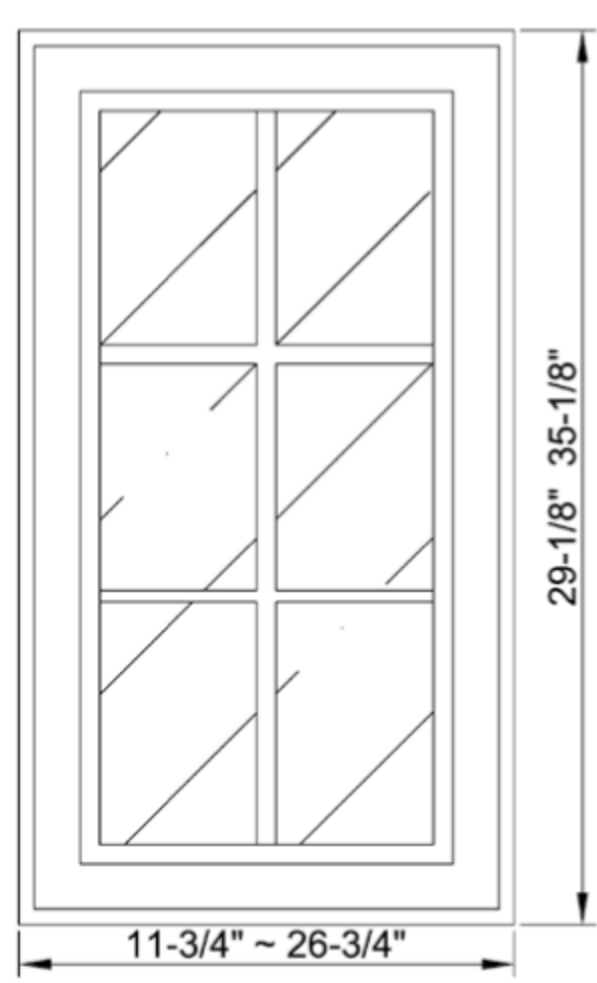

UTILITY CABINETS

WR3015

Wine Rack Cabinet

WR3615

PR3015

Plate Rack Cabinet

SGH30

Stem Glass Holder

SGH36

MD

GD

W1230MD

W1236MD

W1530MD

W1536MD

W1830MD

W1836MD

WDC2430MD

WDC2436MD

W1230GD

W1236GD

W1530GD

W1536GD

W1830GD

W1836GD

WDC2430GD

WDC2436GD

(Mullion) Glass Door (Available only at SK)

W1242MD

W1542MD

W1842MD

WDC2442MD

W1242GD

W1542GD

W1842GD

WDC2442GD

42" High (Mullion) Glass Door (Available only at SK)