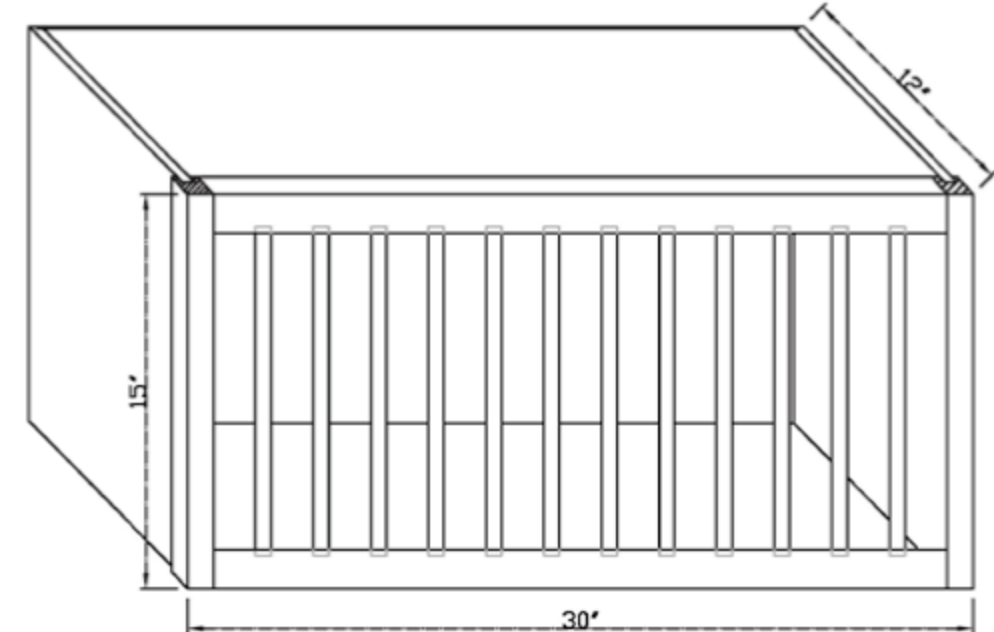

WDC2442

Diagonal Corner Wall Cabinet

Single door with 3 adjustable shelves.

UTILITY CABINETS

WR3015

Wine Rack Cabinet

WR3615

PR3015