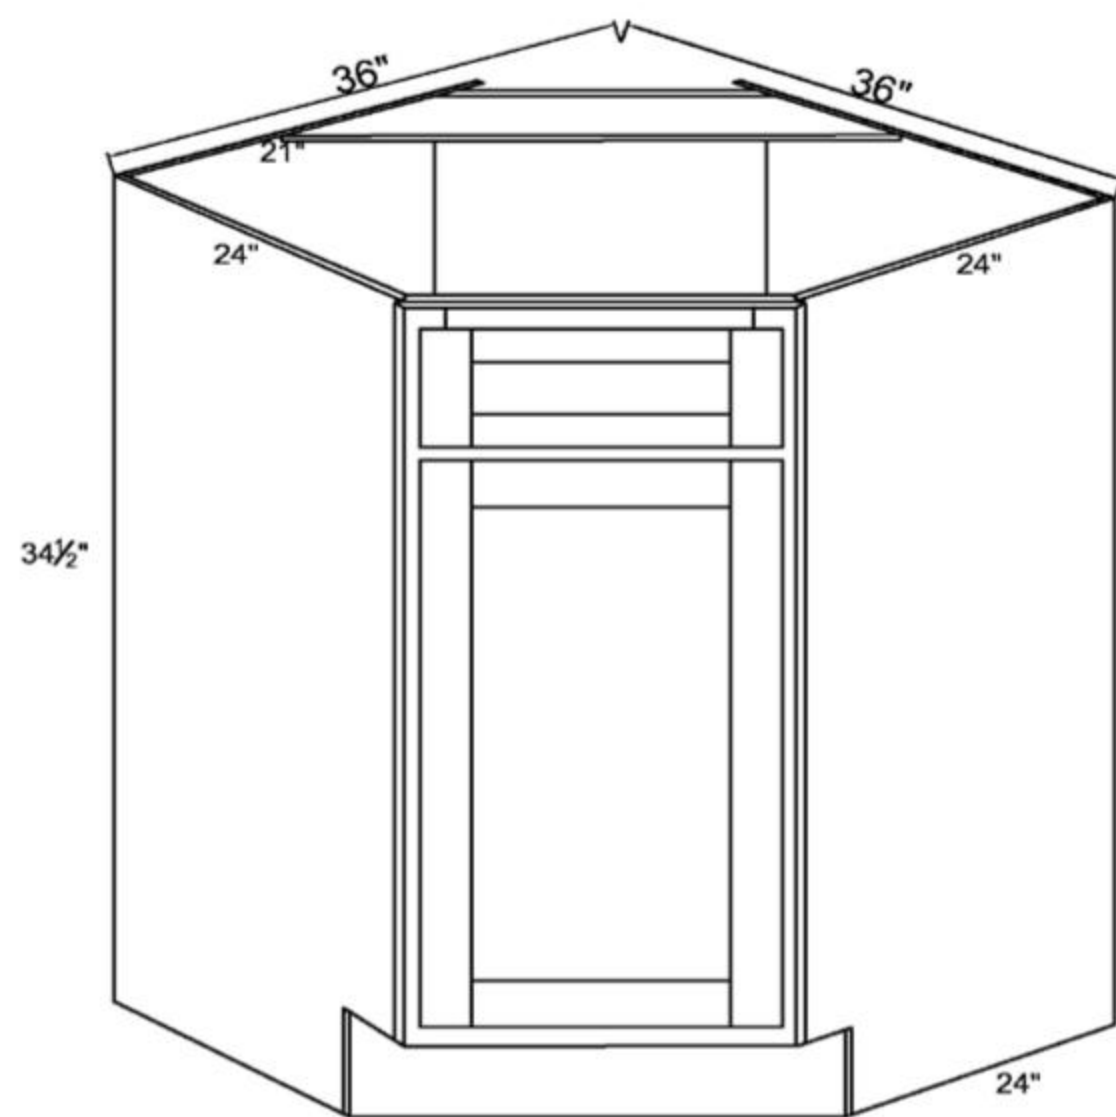

LSB36

Both shelves rotate independently;
Mounted on 3/4" thick fixed shelf

BASE CABINETS

BSC36

Base Square Corner Cabinet
Adjustable Single Shelf

BLB42/45

Base Blind Corner Cabinet
Single door single drawer blind corner base cabinet with 1 adjustable shelf.

DCSB36

Diagonal Corner Sink Base Cabinet
Single door with one false drawer

FSB39

Farm Sink Base Cabinet
Double door sink base cabinet

BSR09

BASE SPICE RACK

Spice rack pull out cabinet

BWB18