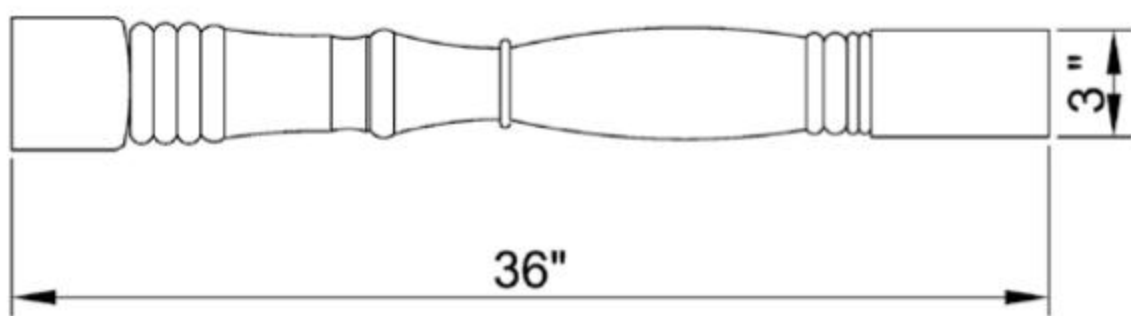

RD36

for 36" Base Cabinet

ROLL OUT TRAY(Add per drawer for cabinets with multiple drawers.)

CSB68

Counter Support Bracket 6"Wx8"H

CRC336

Circle Roman Column

RC336