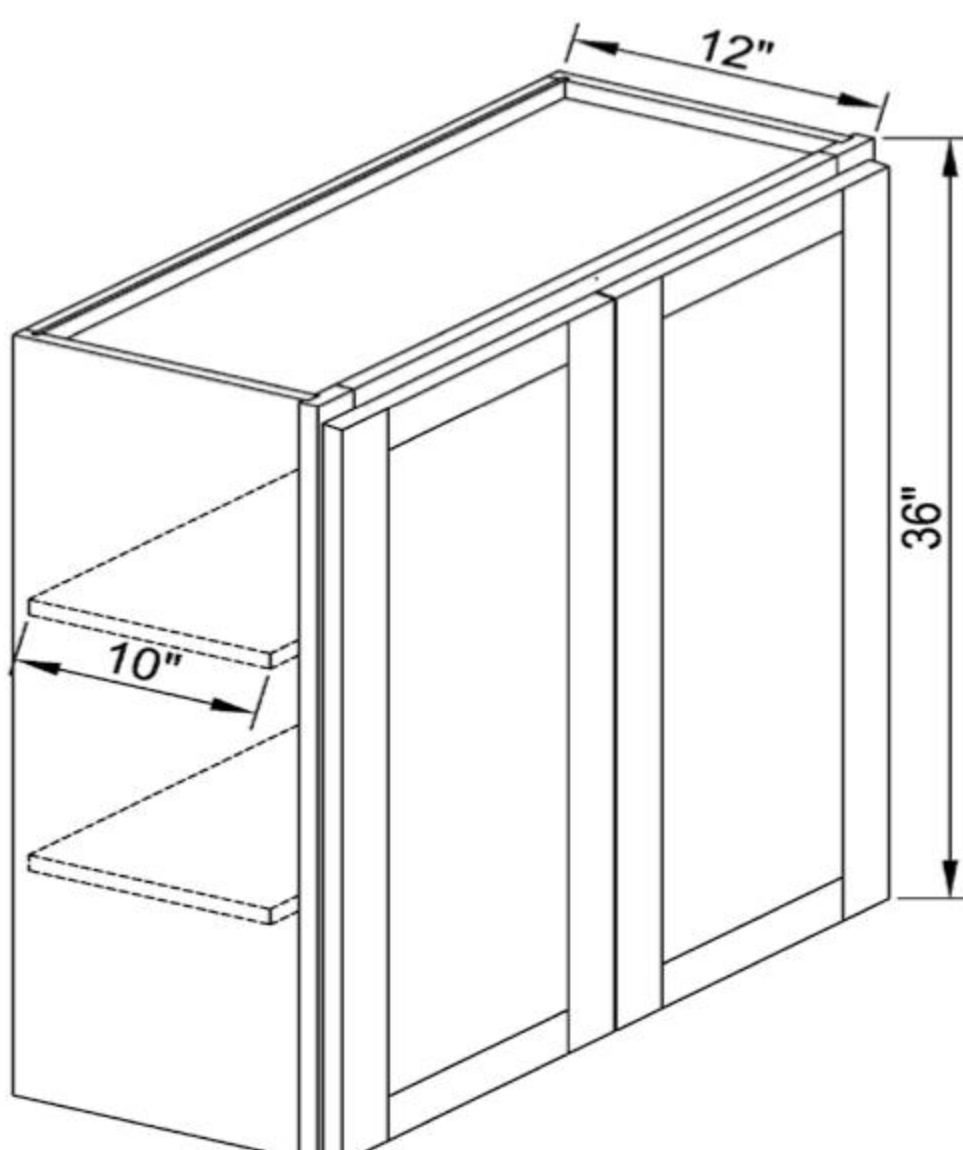

W2436

W2736

W3036

W3336

W3636

36" High x 12" Deep double door wall cabinet

Double door wall cabinet with 2 adjustable shelves.