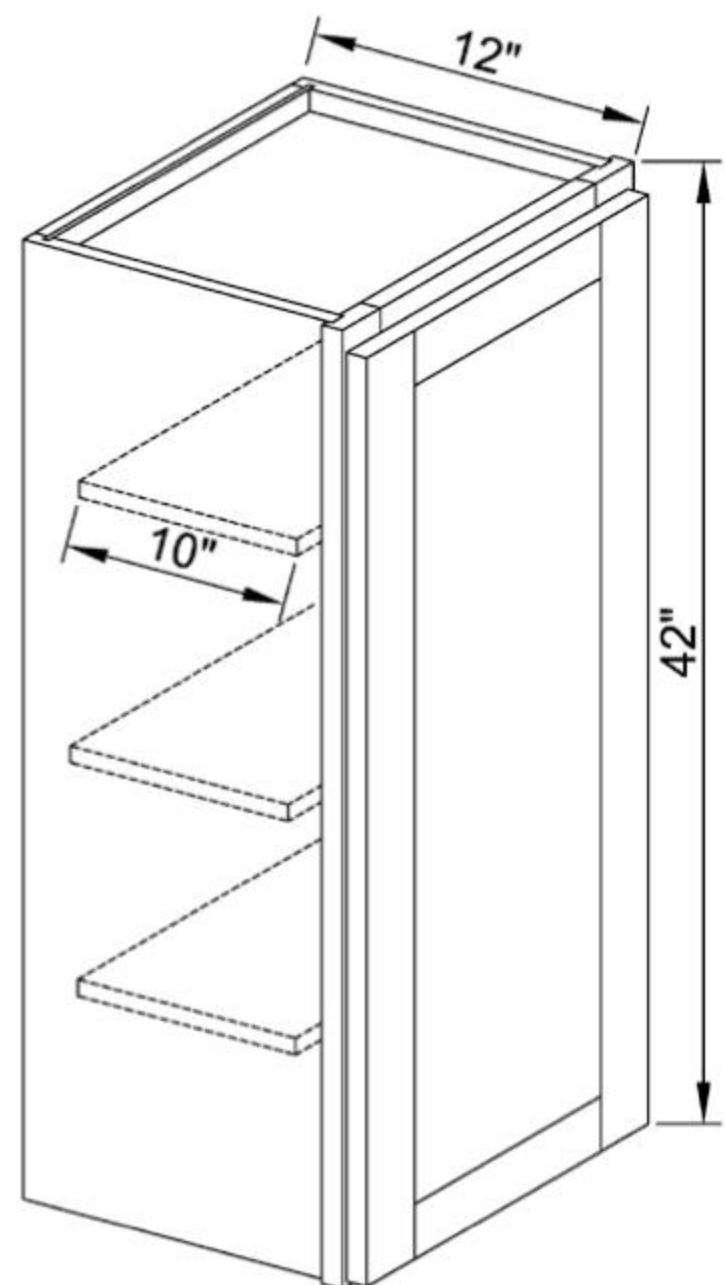

WALL CABINETS

W0942

W1242

W1542

W1842

W2142

42" High x 12" Deep single door wall cabinet

Single door wall cabinet with 2 adjustable shelves.