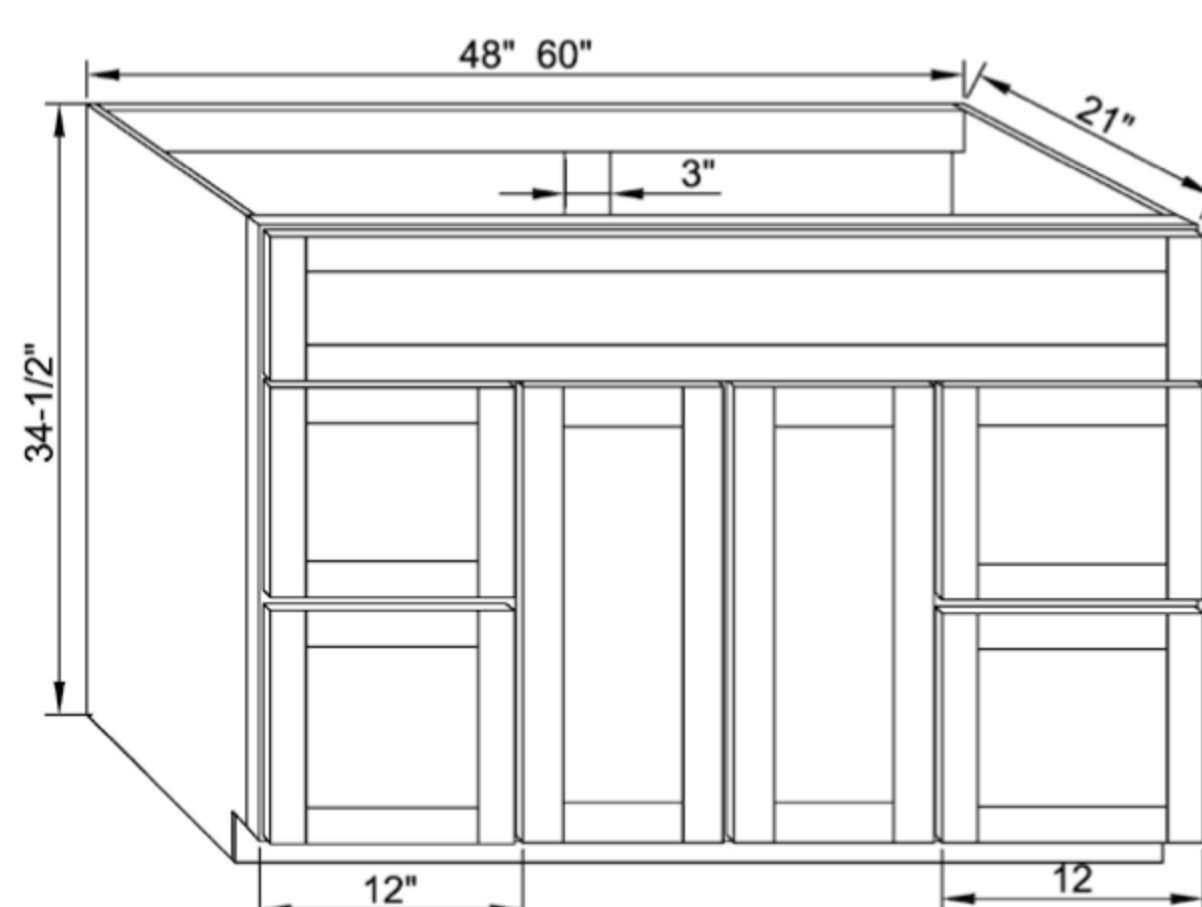

VASB4821D

VASB6021D

Double Door & Double Drawer Vanity Sink

2 Door 4 drawers with 1 false drawer front