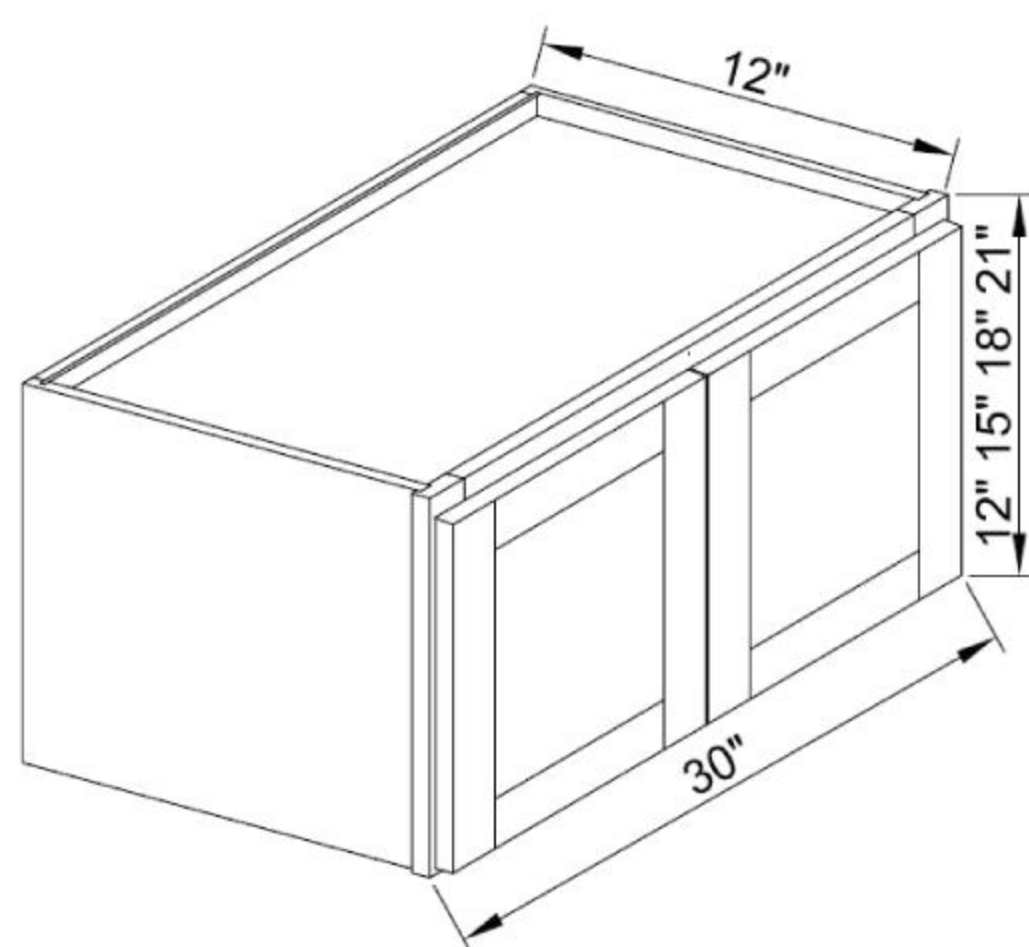

42" High x 12" Deep double door wall cabinet

Double door wall cabinet with 2 adjustable shelves.

W3012

W3015

W3018

W3021

30" Wide x 12" Deep double door wall

Double door cabinet