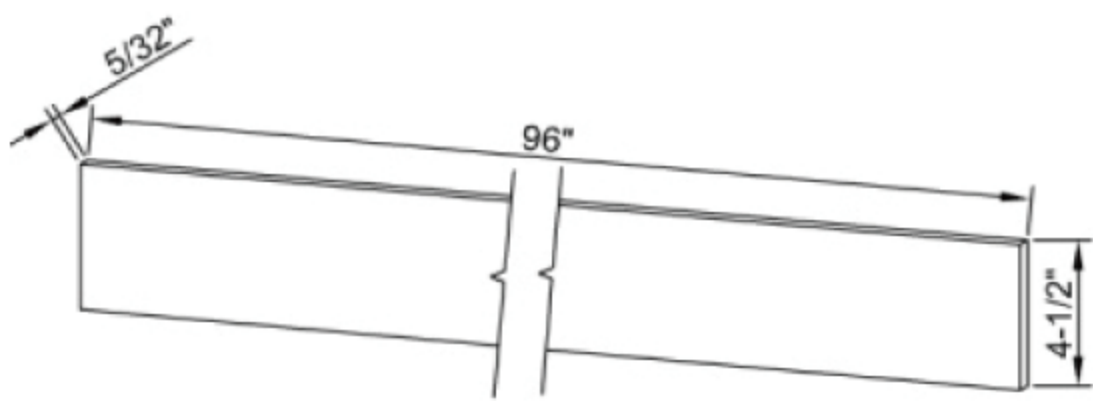

TK8

Toe Kick 1/2"