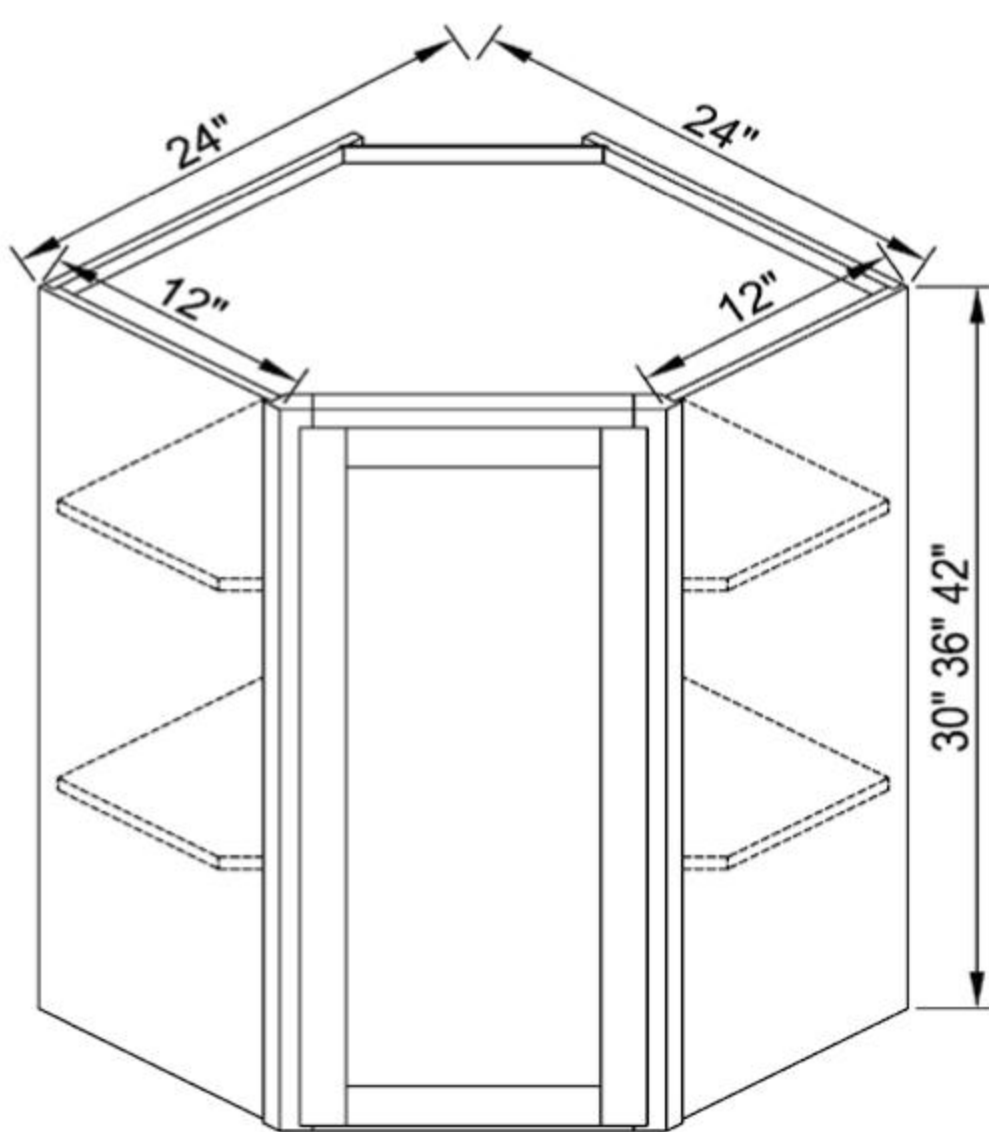

WDC2430

WDC2436

Diagonal Corner Wall Cabinet

Single door with 2 adjustable shelves.

WDC2442

Diagonal Corner Wall Cabinet

Single door with 3 adjustable shelves.