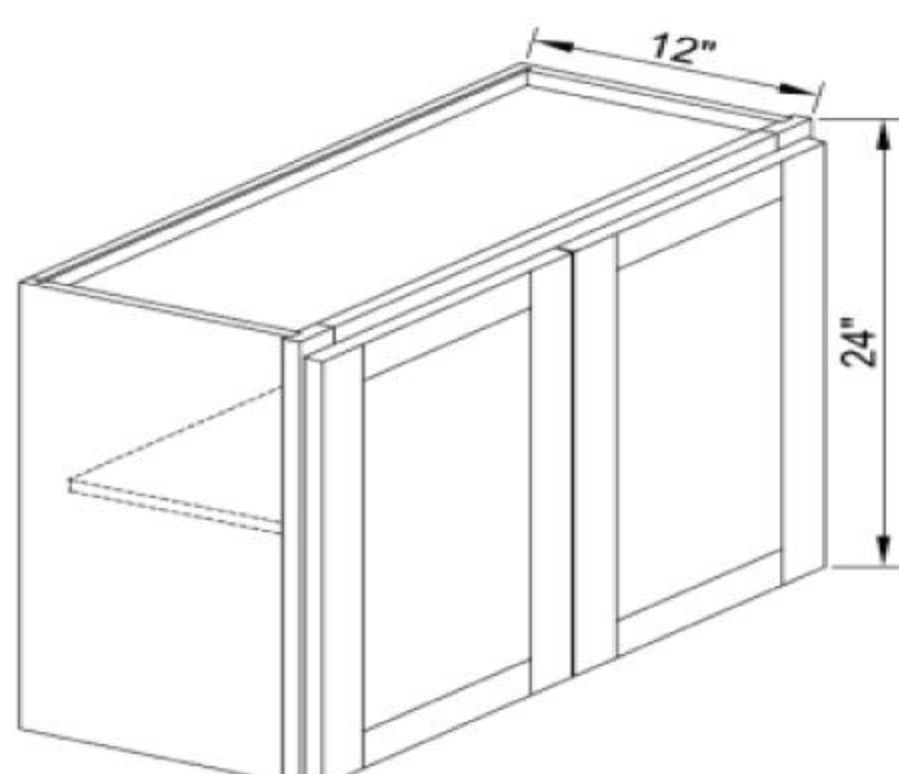

42" High x 12" Deep double door wall cabinet

Double door wall cabinet with 2 adjustable shelves.

W3012

W3015

W3018

W3021

30" Wide x 12" Deep double door wall

Double door cabinet