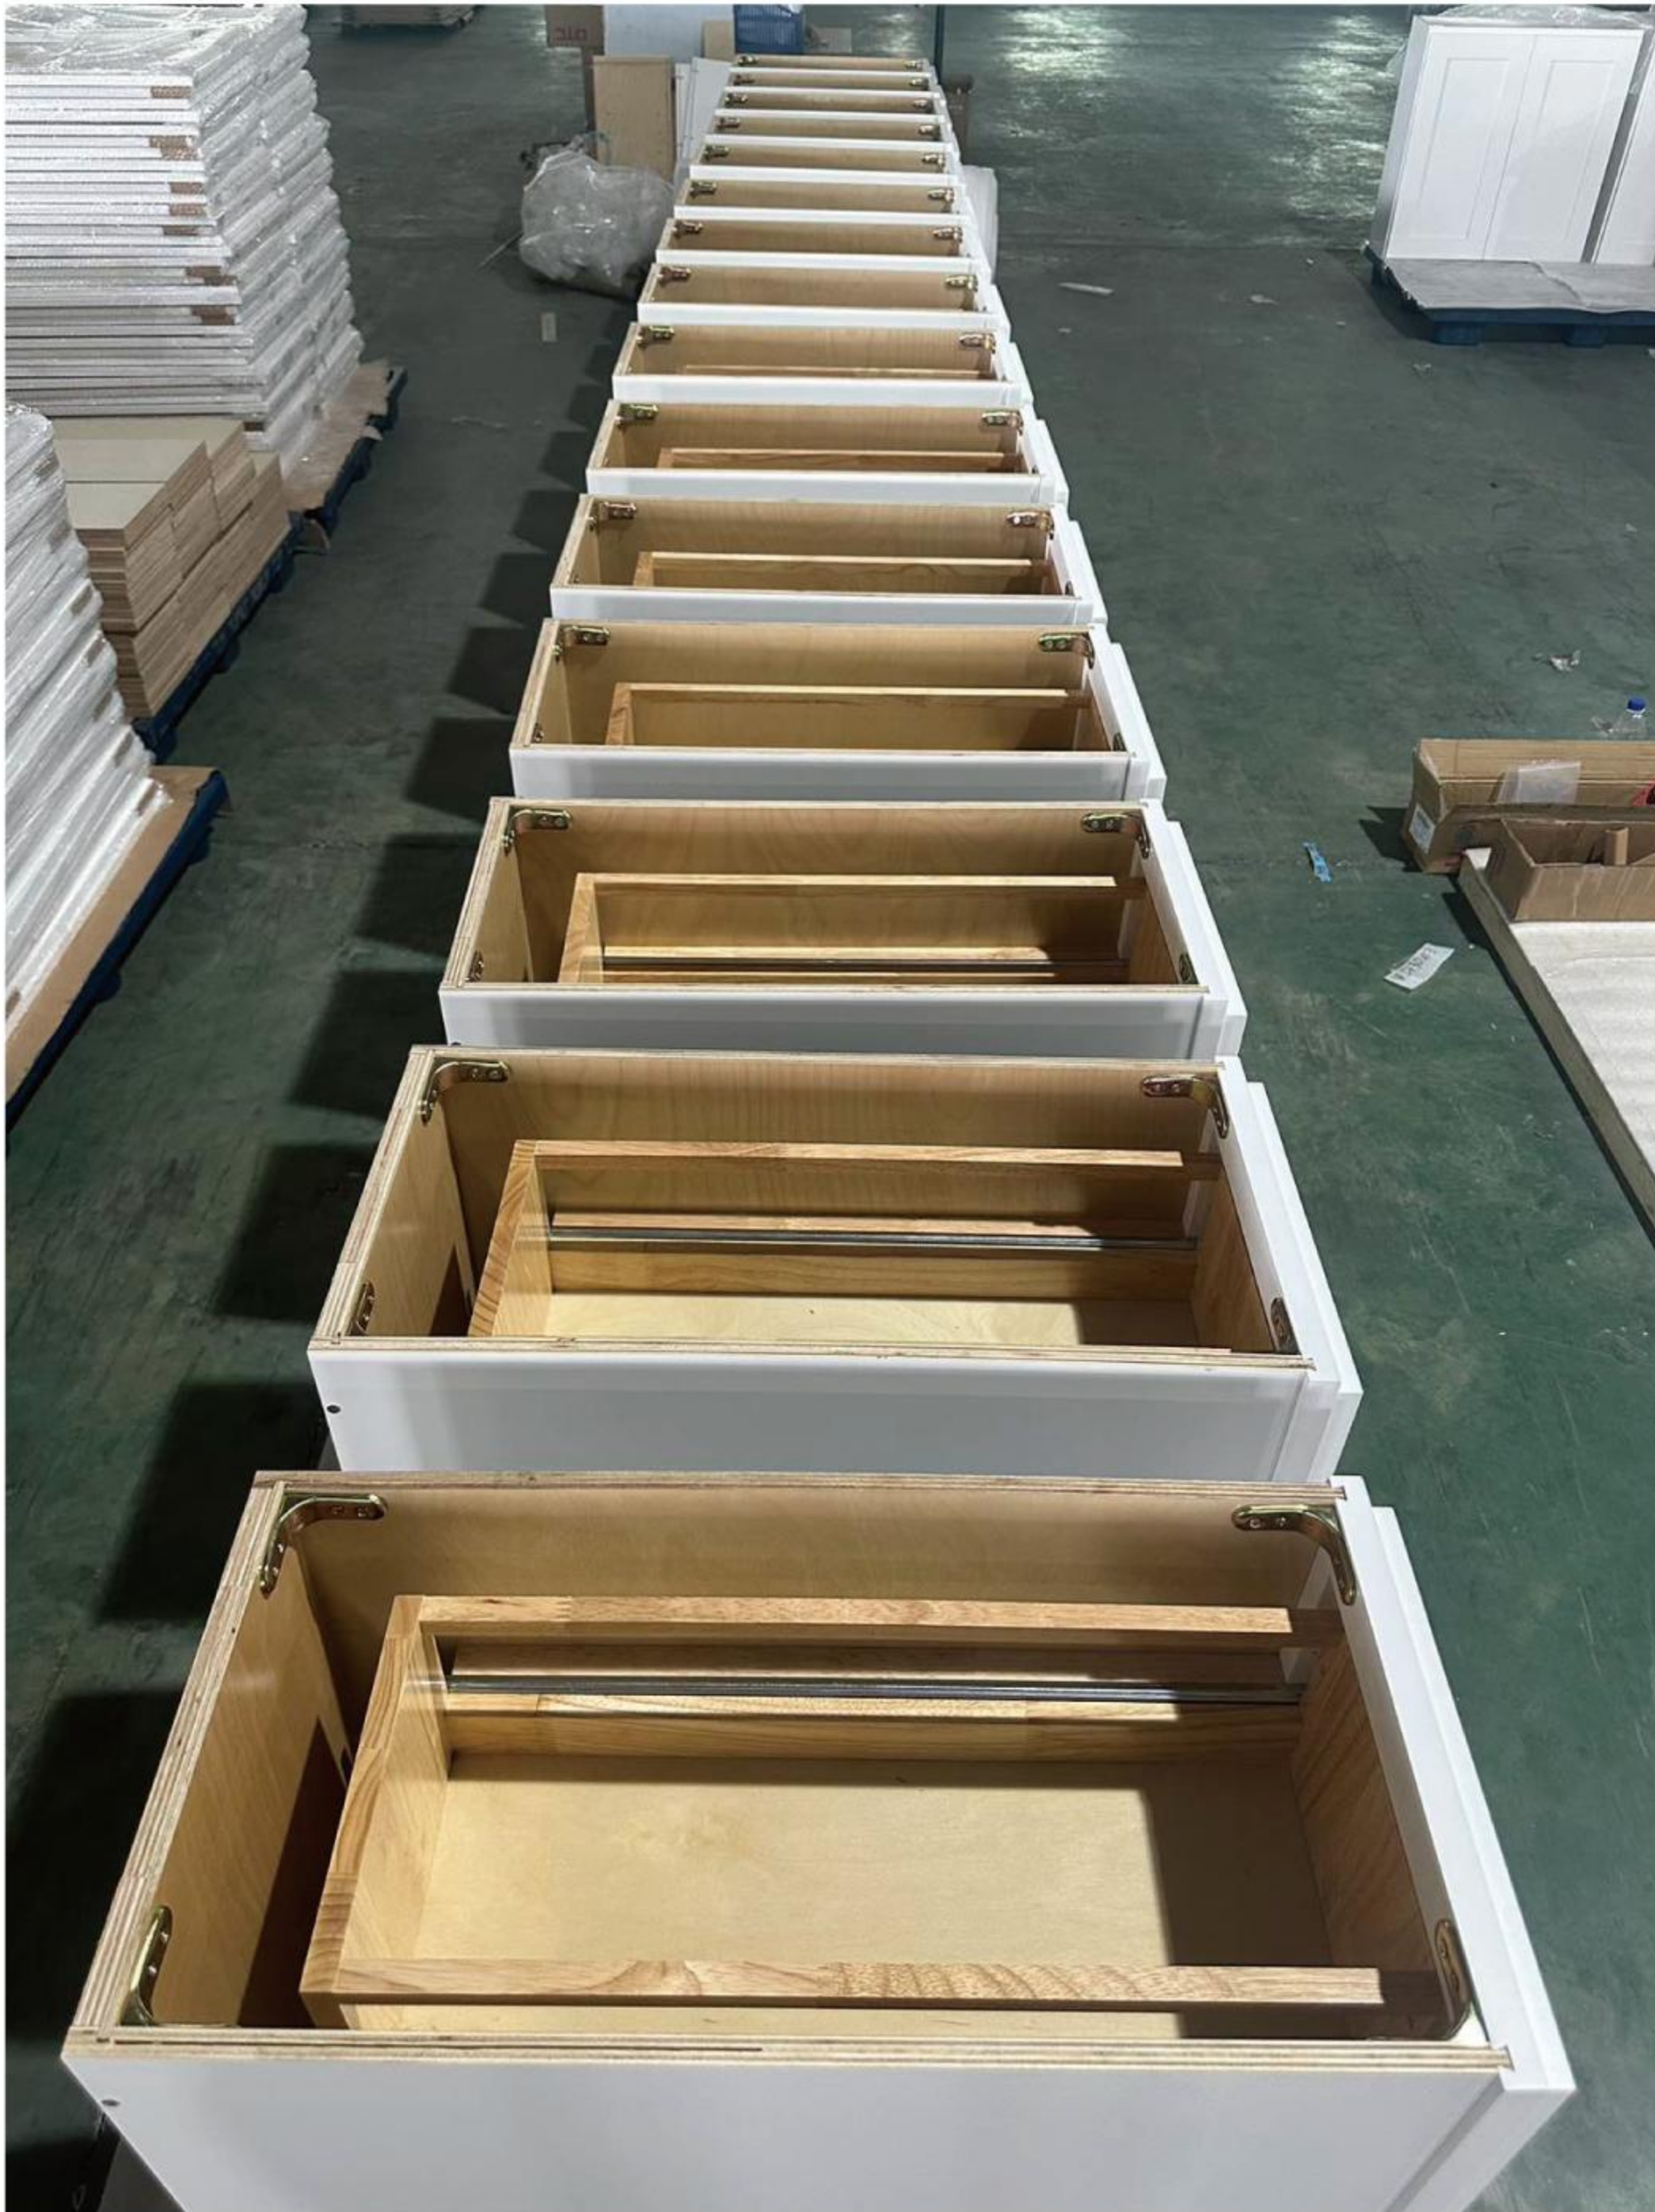

**Our Factory
THE BEST, OR NOTHING**

Production Center

Good Quality **And** Good Service

OUR PRODUCTS

BASE CABINETS

TB09

Base 09"-1D

Single door base cabinet with 1 adjustable shelf

Single door single drawer base cabinet with 1 adjustable shelf

B24

Base 24"-2D-1H

B27

Base 27"-2D-1H

B30

Base 30"-2D-1H

Double door single drawer base cabinet with 1 adjustable shelf