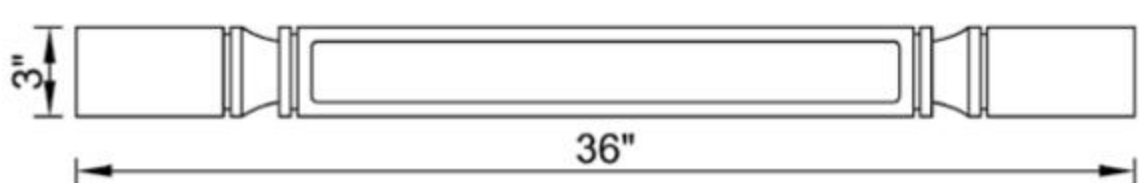

RD36

for 36" Base Cabinet

ROLL OUT TRAY(Add per drawer for cabinets with multiple drawers.)

CSB68

Counter Support Bracket 6"Wx8"H

CRC336

Circle Roman Column

RC336