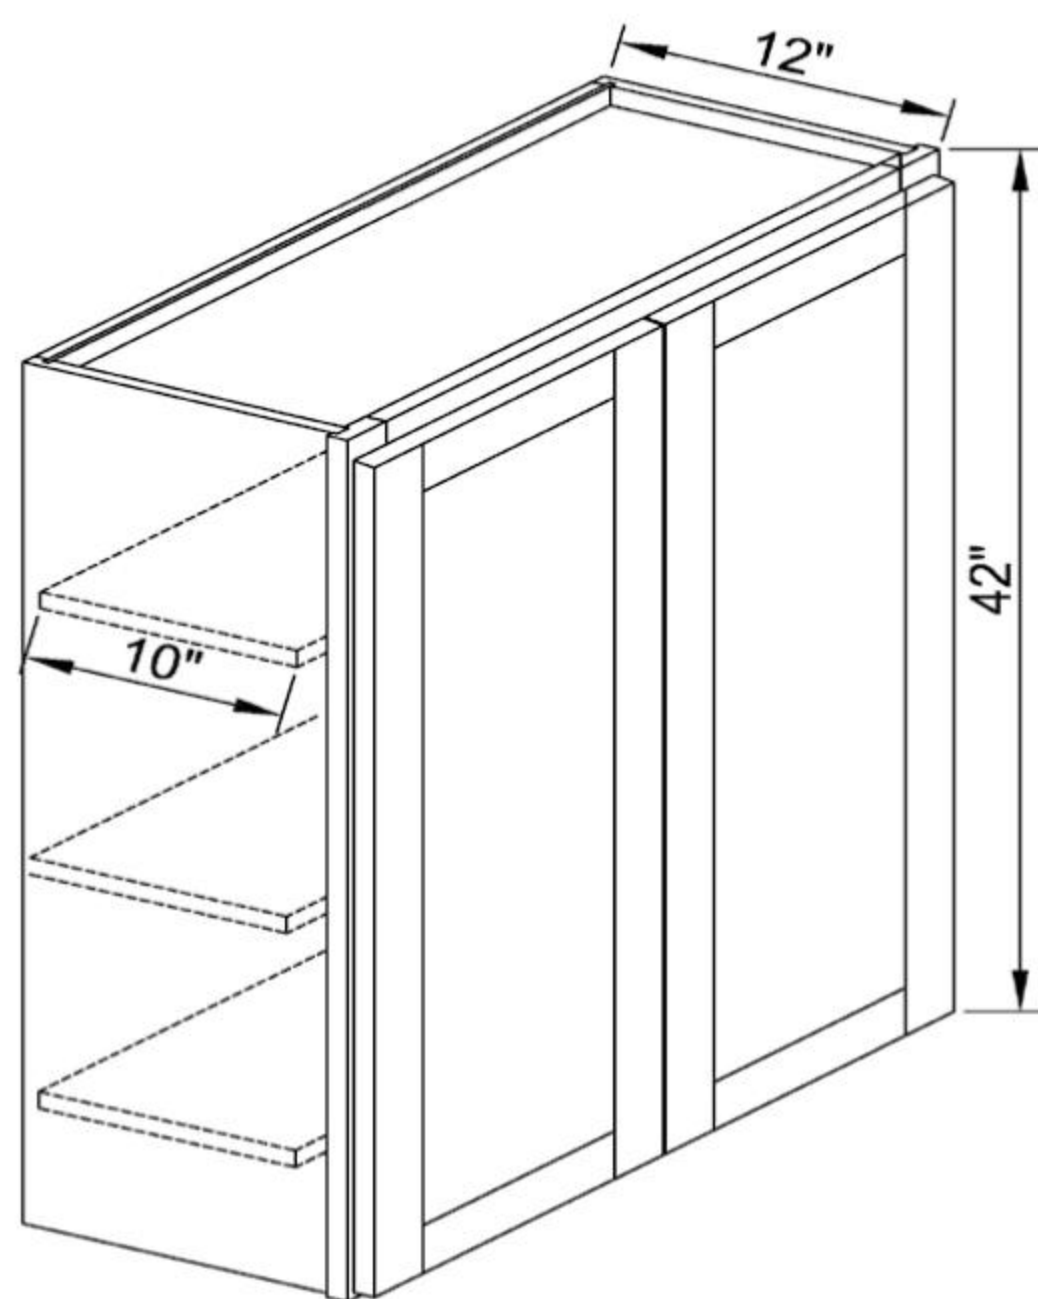

W2442

W2742

W3042

W3342

W3642

W3942

W4242

42" High x 12" Deep double door wall cabinet

Double door wall cabinet with 2 adjustable shelves.