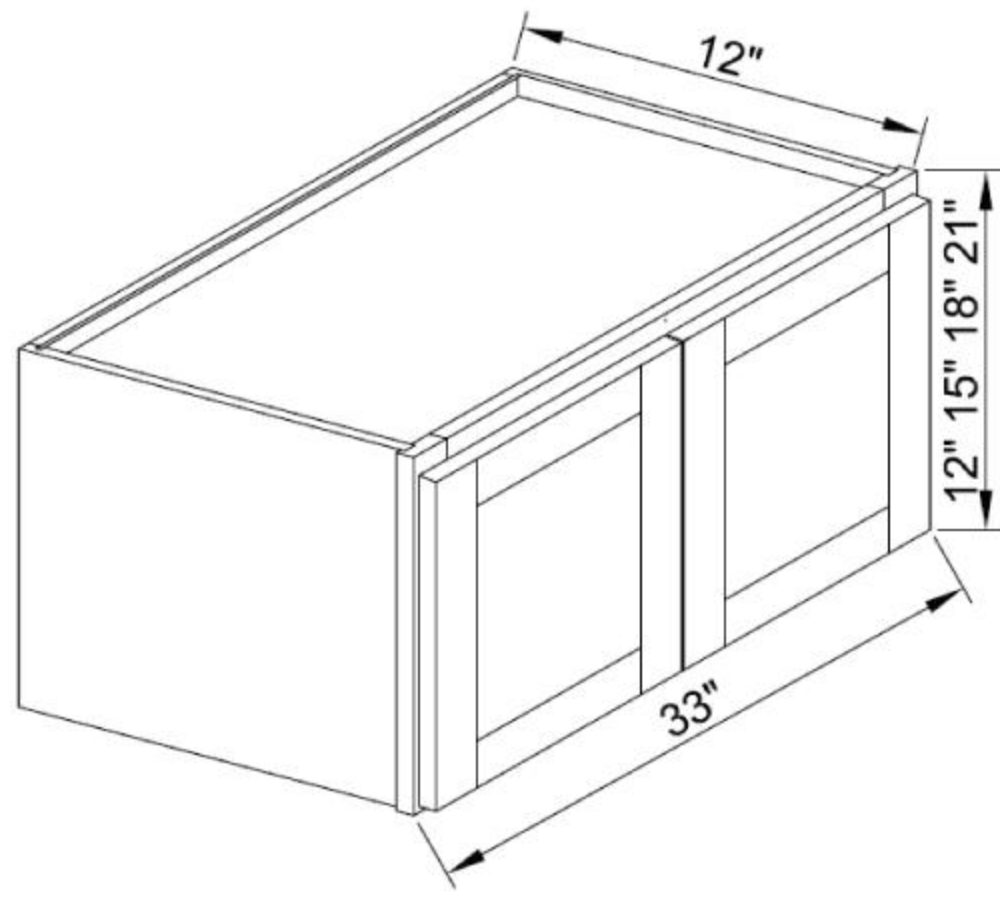

W3312

W3315

W3318

W3321

33" Wide x 12" Deep double door wall

Double door cabinet