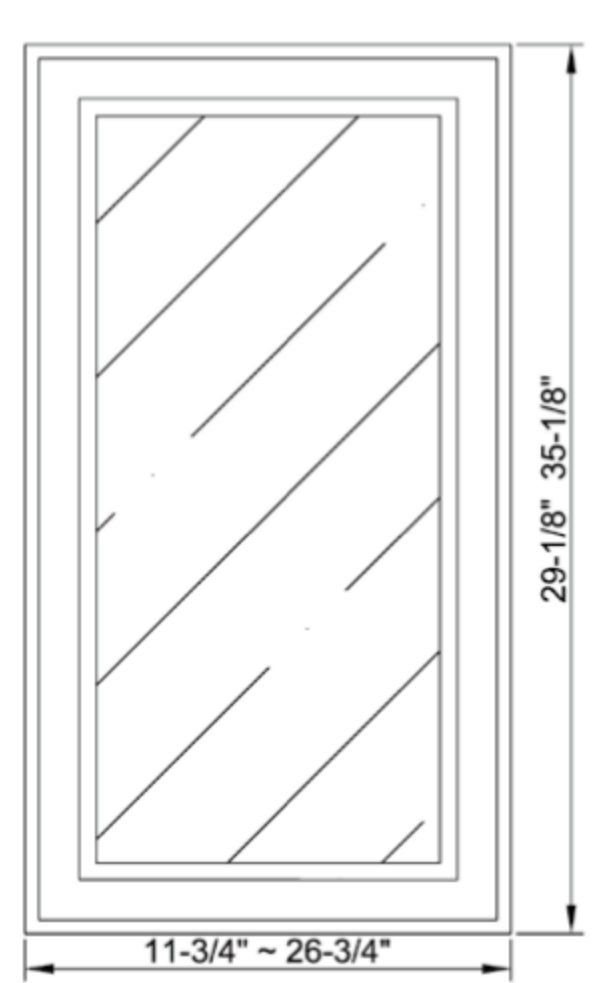

GD

W1230MD

W1236MD

W1530MD

W1536MD

W1830MD

W1836MD

WDC2430MD

WDC2436MD

W1230GD

W1236GD

W1530GD

W1536GD

W1830GD

W1836GD

WDC2430GD

WDC2436GD

(Mullion) Glass Door (Available only at SK)