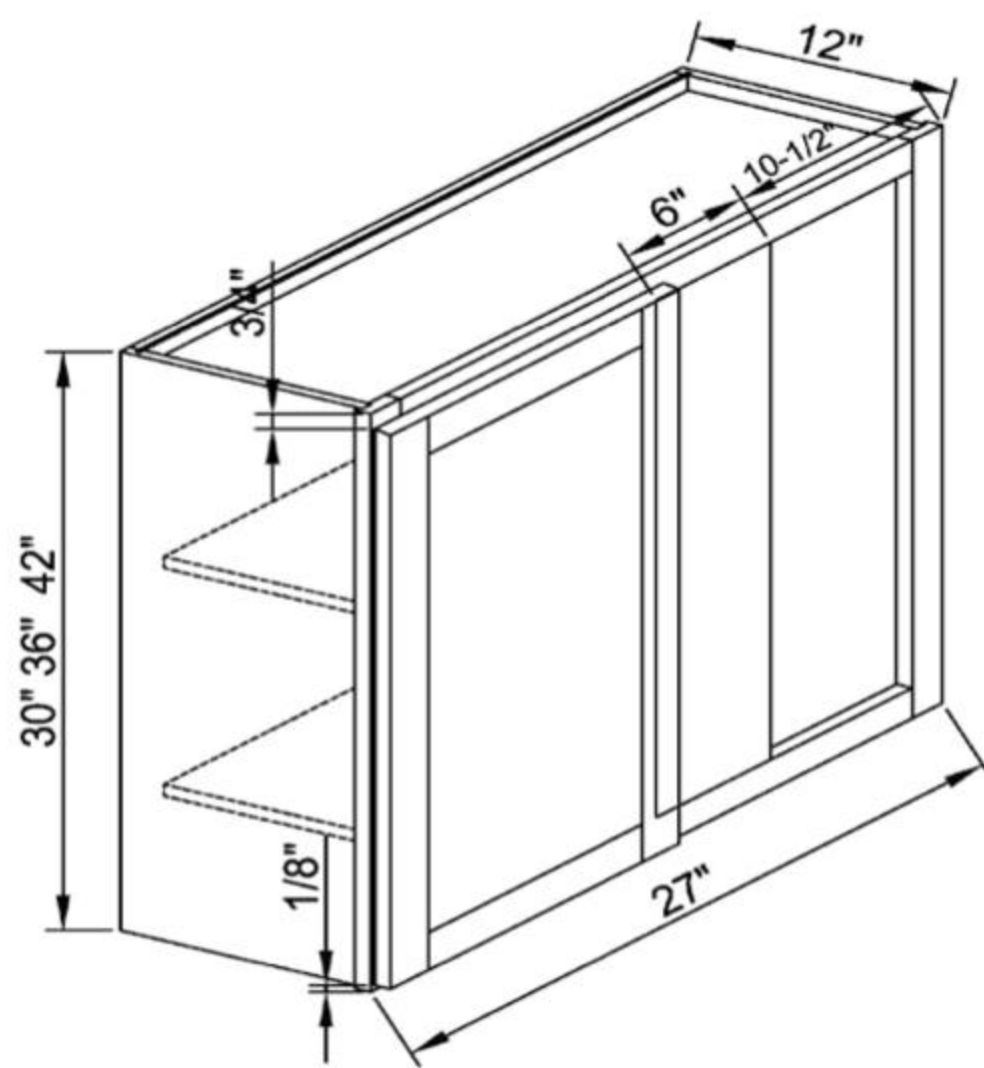

WBC2730

WBC2736

Blind Wall Cabinet (L/R Universal)

Single door with 2 adjustable shelves.

WBC2742

Blind Wall Cabinet (L/R Universal)

Single door with 3 adjustable shelves.