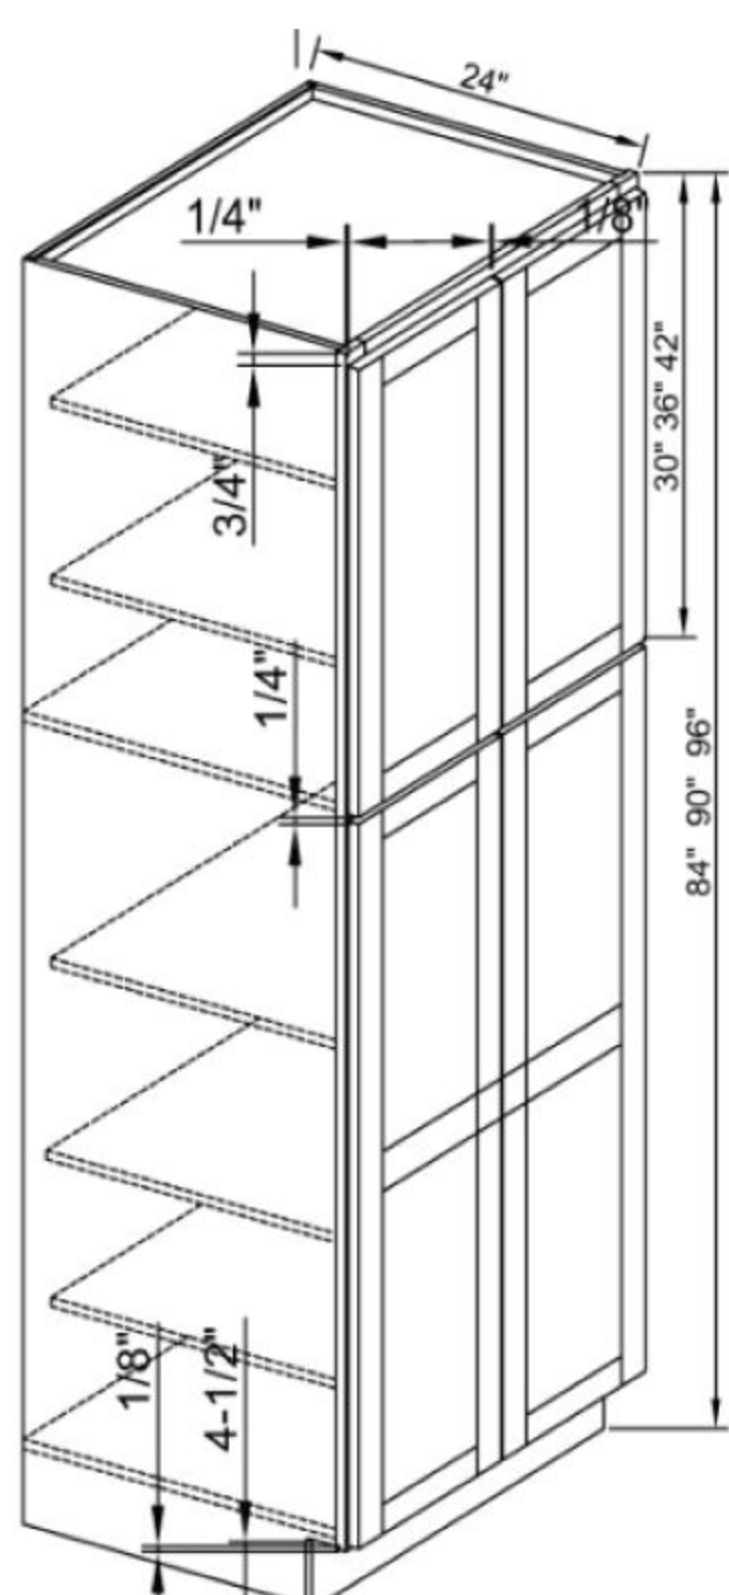

DCSB36

Diagonal Corner Sink Base Cabinet
Single door with one false drawer

FSB39

Farm Sink Base Cabinet
Double door sink base cabinet

BSR09

BASE SPICE RACK

Spice rack pull out cabinet

BWB18

TALL CABINETS

WP188424

Pantry cabinet 18"W×84"H×24"D - 2D

WP189624

Pantry cabinet 18"W×96"H×24"D - 2D

Double door pantry cabinet

WP189024

Pantry cabinet 18"W×90"H×24"D - 2D