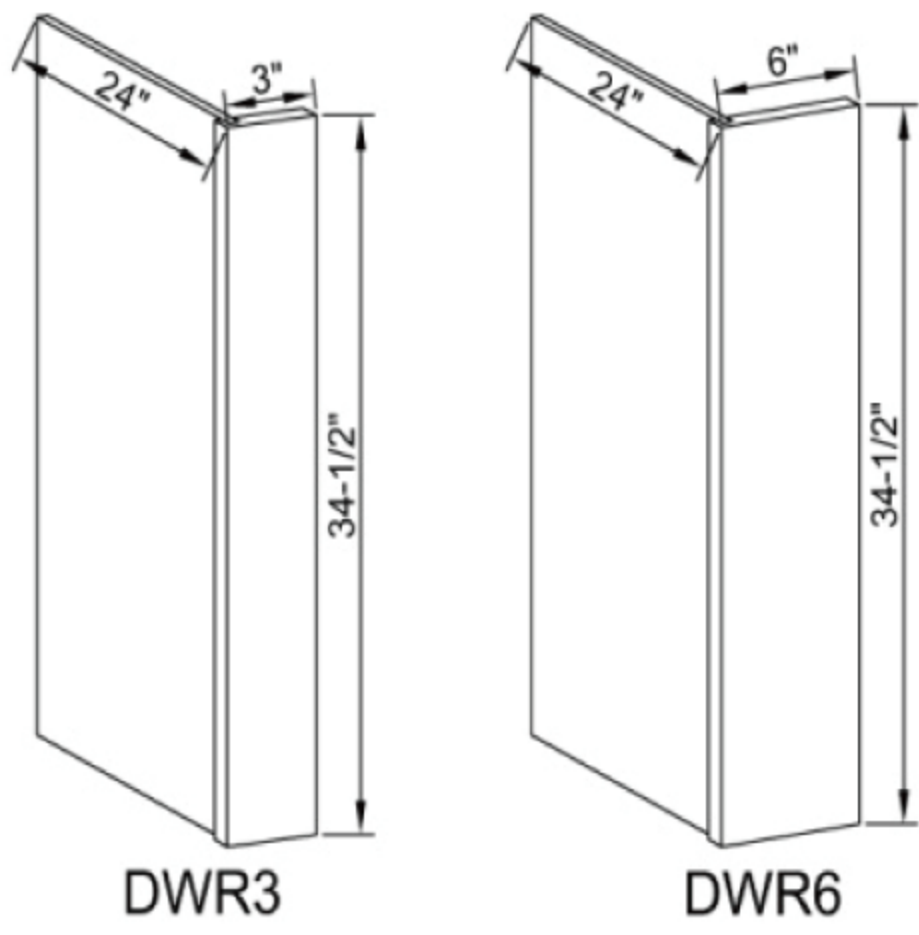

VASB6021DD

Double vanity sink base cabinet

4 Doors 3 drawers with 2 false drawer front

KD30/36

Vanity Knee Drawer

3" Each size can be trimmed to be 30"

FILLERS & MOLDINGS

DWR3