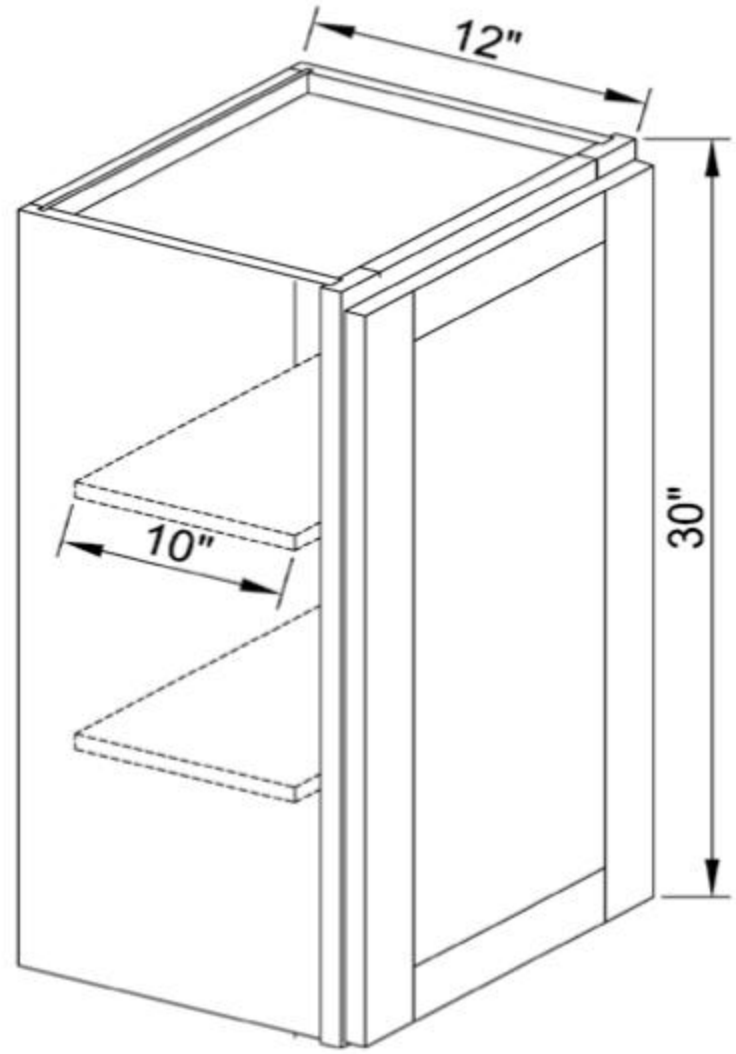

WALL CABINETS

W0930

W1230

W1530

W1830

W2130

30" High x 12" Deep single door wall cabinet

Single door wall cabinet with 2 adjustable shelves.