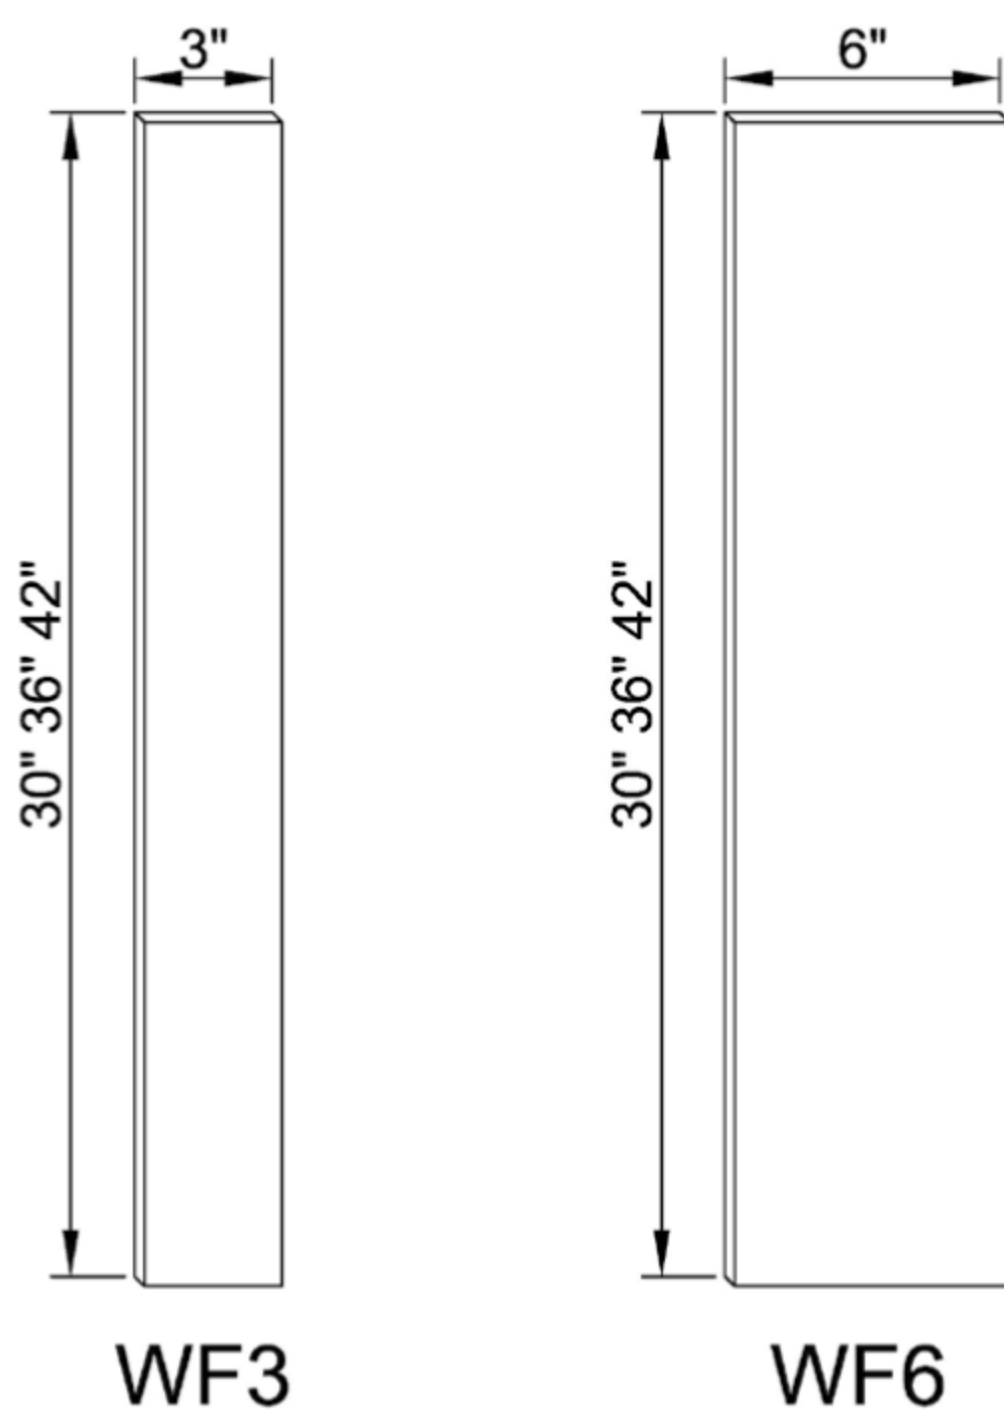

WF330

WF630

Wall Fillers 3"W×30"H

Wall Fillers 6"W×30"H

WF336

WF636

Wall Fillers 3"W×36"H

Wall Fillers 6"W×36"H

WF342

WF642

Wall Fillers 3"W×42"H

Wall Fillers 6"W×42"H

WF396

WF696

Wall Fillers 3"W×96"H

Wall Fillers 6"W×96"H