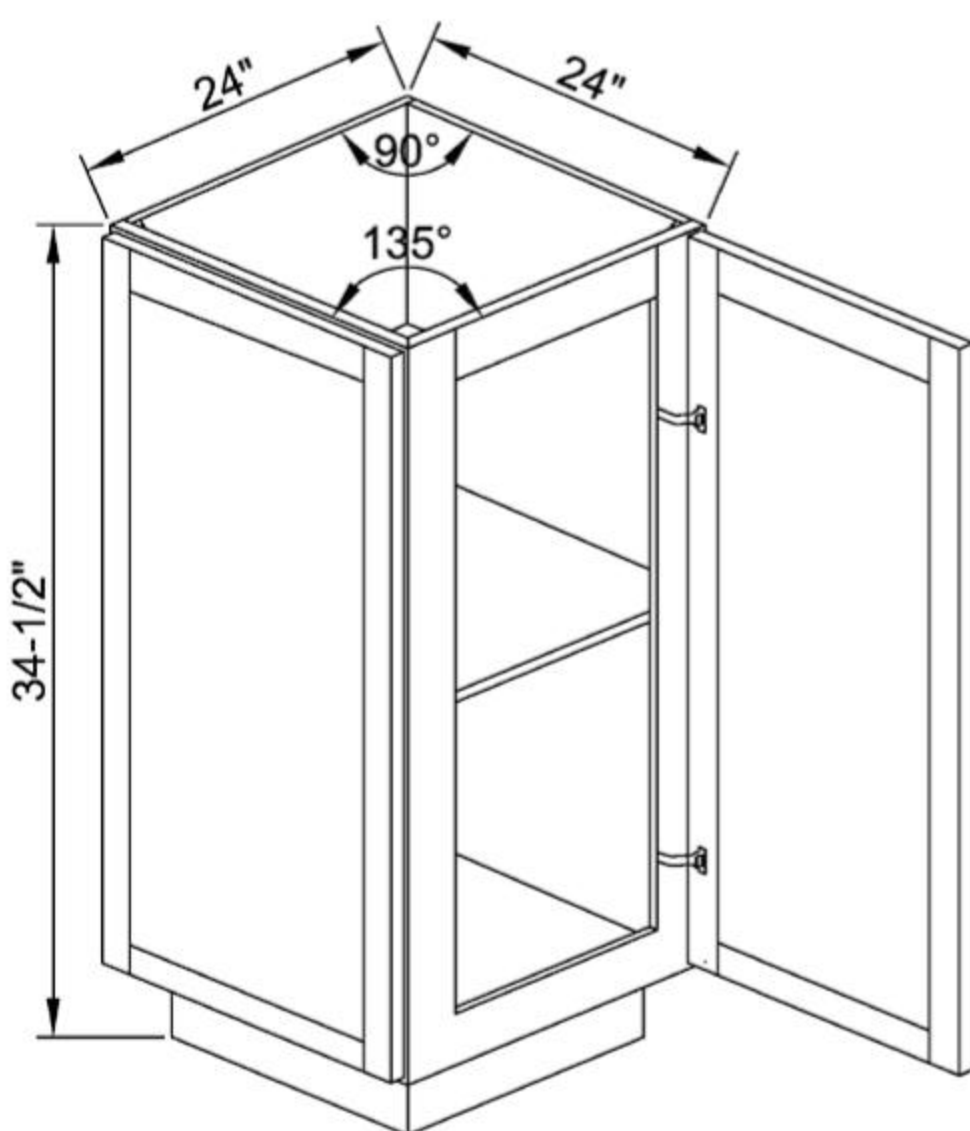

BAE24

Angle Ending Base Cabinet

Double door with one fixed shelf.