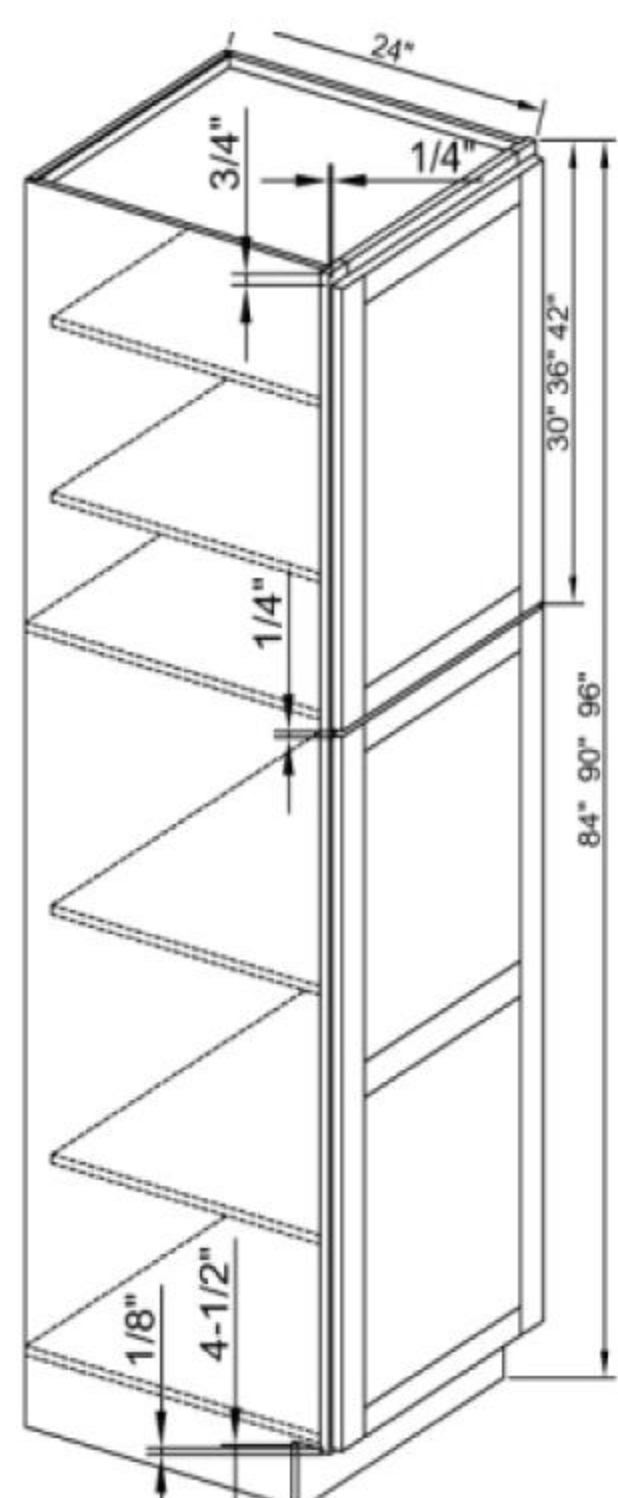

LSB36

Both shelves rotate independently;
Mounted on 3/4" thick fixed shelf

BASE CABINETS

BSC36

Base Square Corner Cabinet
Adjustable Single Shelf

BLB42/45

Base Blind Corner Cabinet
Single door single drawer blind corner base cabinet with 1 adjustable shelf.

DCSB36

Diagonal Corner Sink Base Cabinet
Single door with one false drawer

FSB39

Farm Sink Base Cabinet
Double door sink base cabinet

BSR09

BASE SPICE RACK

Spice rack pull out cabinet

BWB18

Waste Base Cabinet

Single Drawer and Double Waste Can (cans are not included)

BAE24

Angle Ending Base Cabinet

Double door with one fixed shelf.

BMD30

Base Microwave Cabinet

Single drawer

TALL CABINETS

WP188424

Pantry cabinet 18"W×84"H×24"D - 2D

WP189624

Pantry cabinet 18"W×96"H×24"D - 2D

Double door pantry cabinet

WP189024

Pantry cabinet 18"W×90"H×24"D - 2D