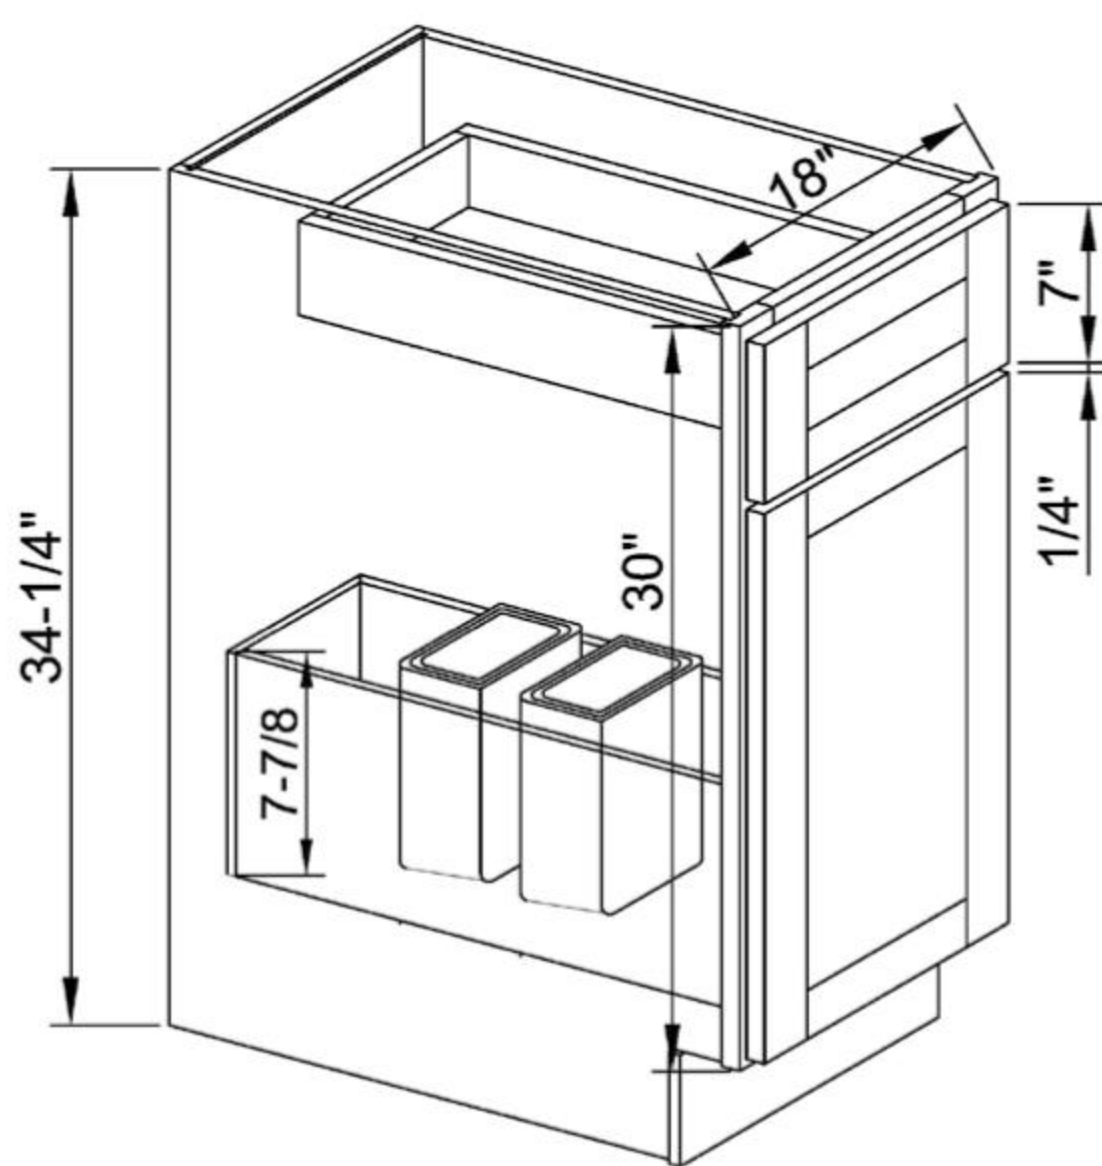

LSB36

Both shelves rotate independently;
Mounted on 3/4" thick fixed shelf

BASE CABINETS

BSC36

Base Square Corner Cabinet
Adjustable Single Shelf

BLB42/45

Base Blind Corner Cabinet
Single door single drawer blind corner base cabinet with 1 adjustable shelf.

DCSB36

Diagonal Corner Sink Base Cabinet
Single door with one false drawer

FSB39

Farm Sink Base Cabinet
Double door sink base cabinet

BSR09

BASE SPICE RACK

Spice rack pull out cabinet

BWB18