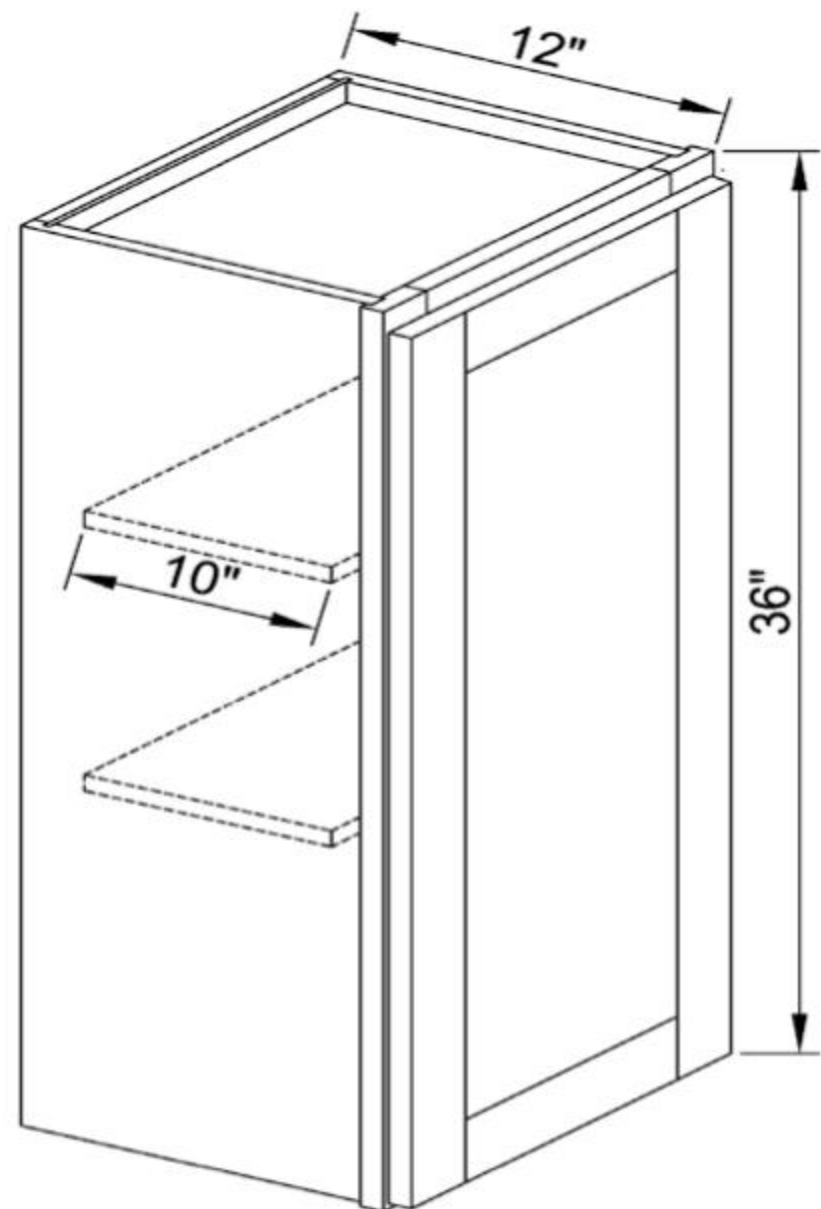

W0936

W1236

W1536

W1836

W2136

36" High x 12" Deep single door wall cabinet

Single door wall cabinet with 2 adjustable shelves.