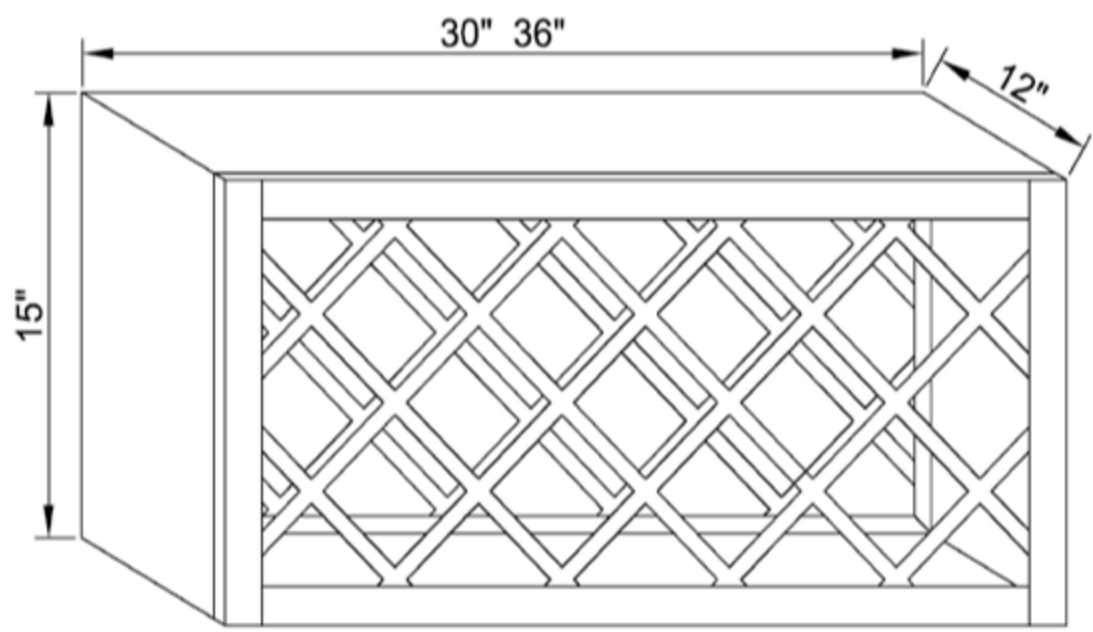

UTILITY CABINETS

WR3015

Wine Rack Cabinet

WR3615