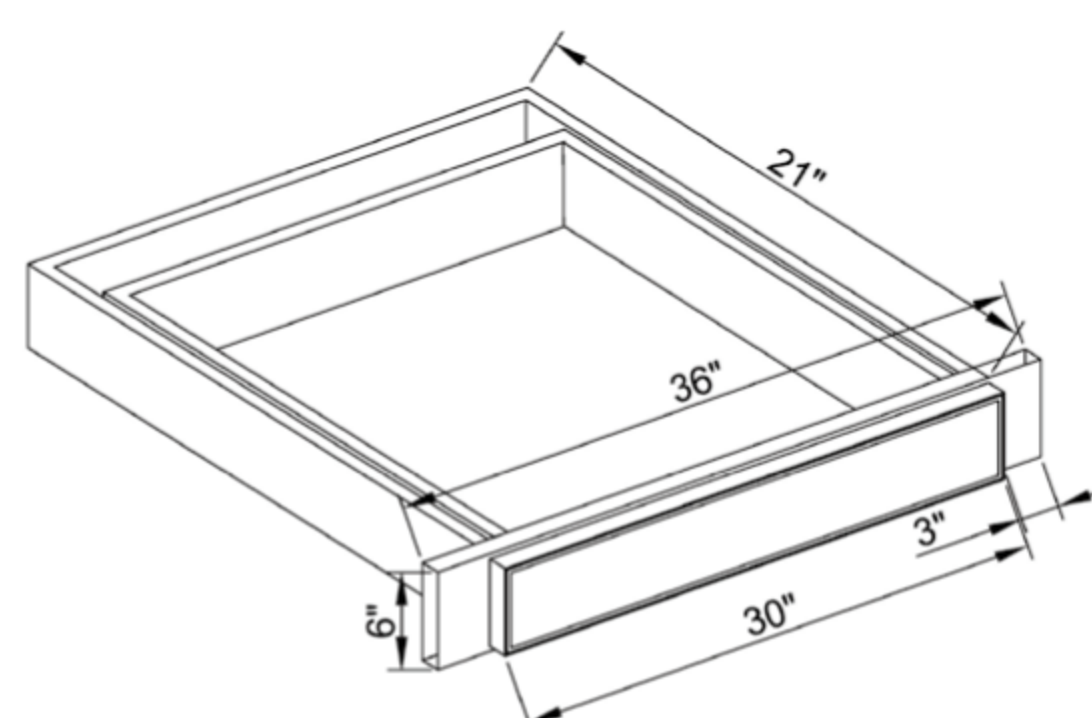

KD30/36

Vanity Knee Drawer

3" Each size can be trimmed to be 30"