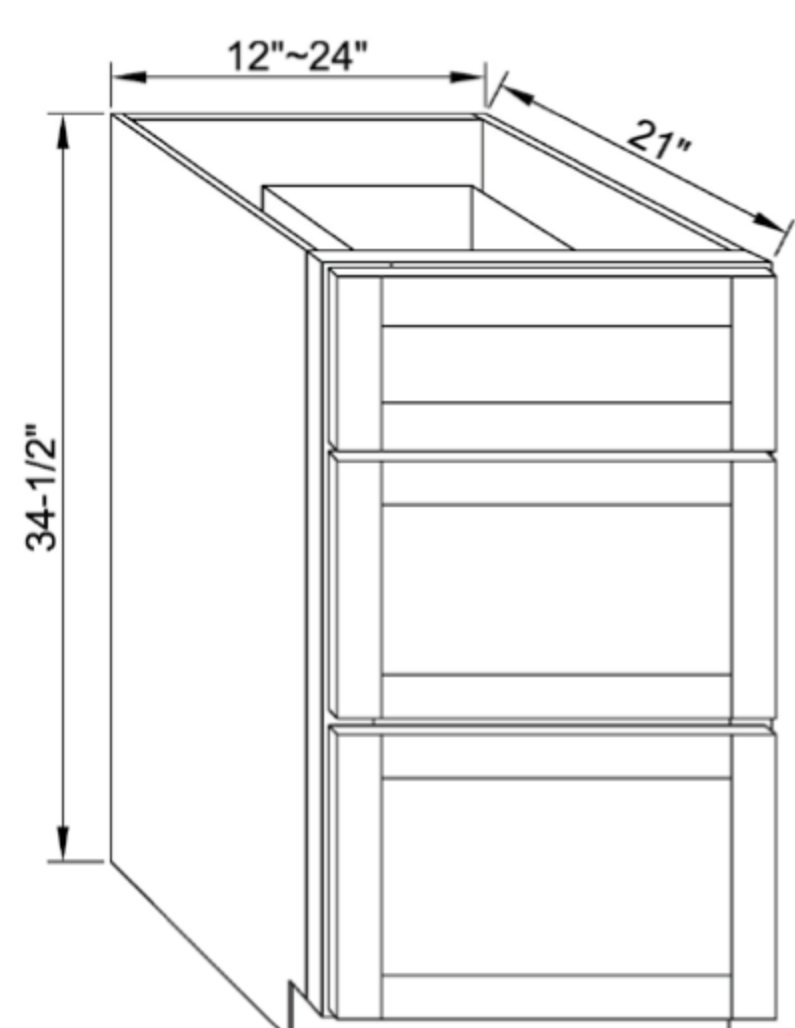

VDB12

Vanity Drawer Base Cabinet

3 drawers

VDB15

VDB18

VDB24