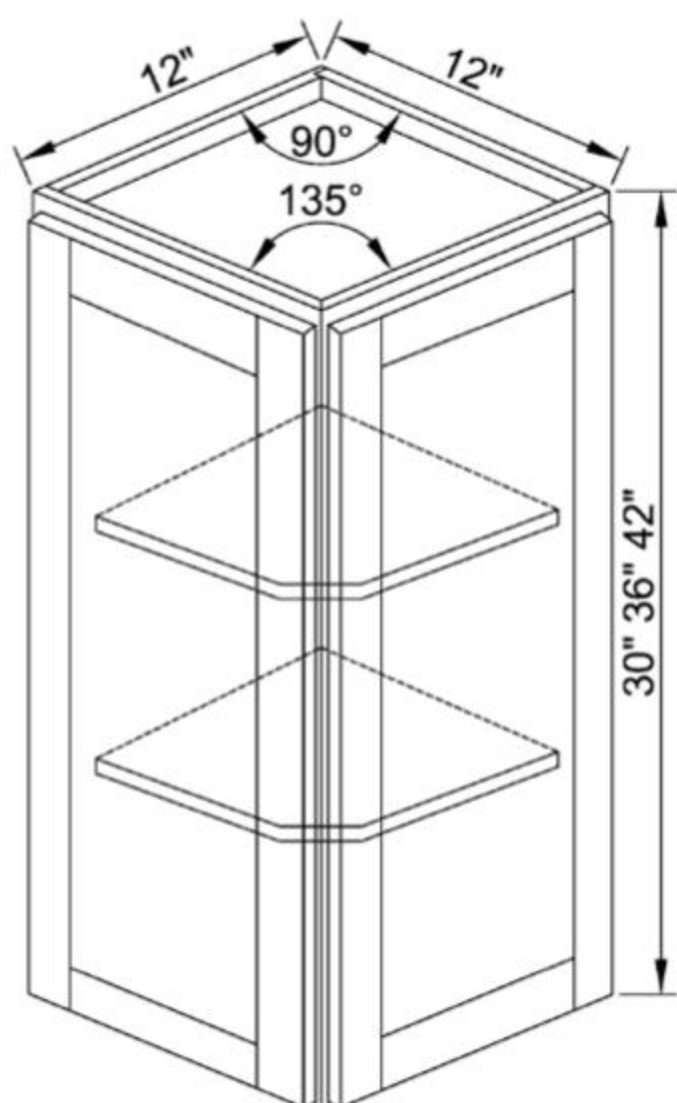

36" Wide × 12" Deep double door wall
Double door with 1 shelf

W362424

Wall Cabinet 36"W × 24"H × 24"D - 2D-1S
Double door with one shelf

WAE30

WAE36

WAE42

Angle Ending Wall Cabinet
Double door with double adjustable shelves