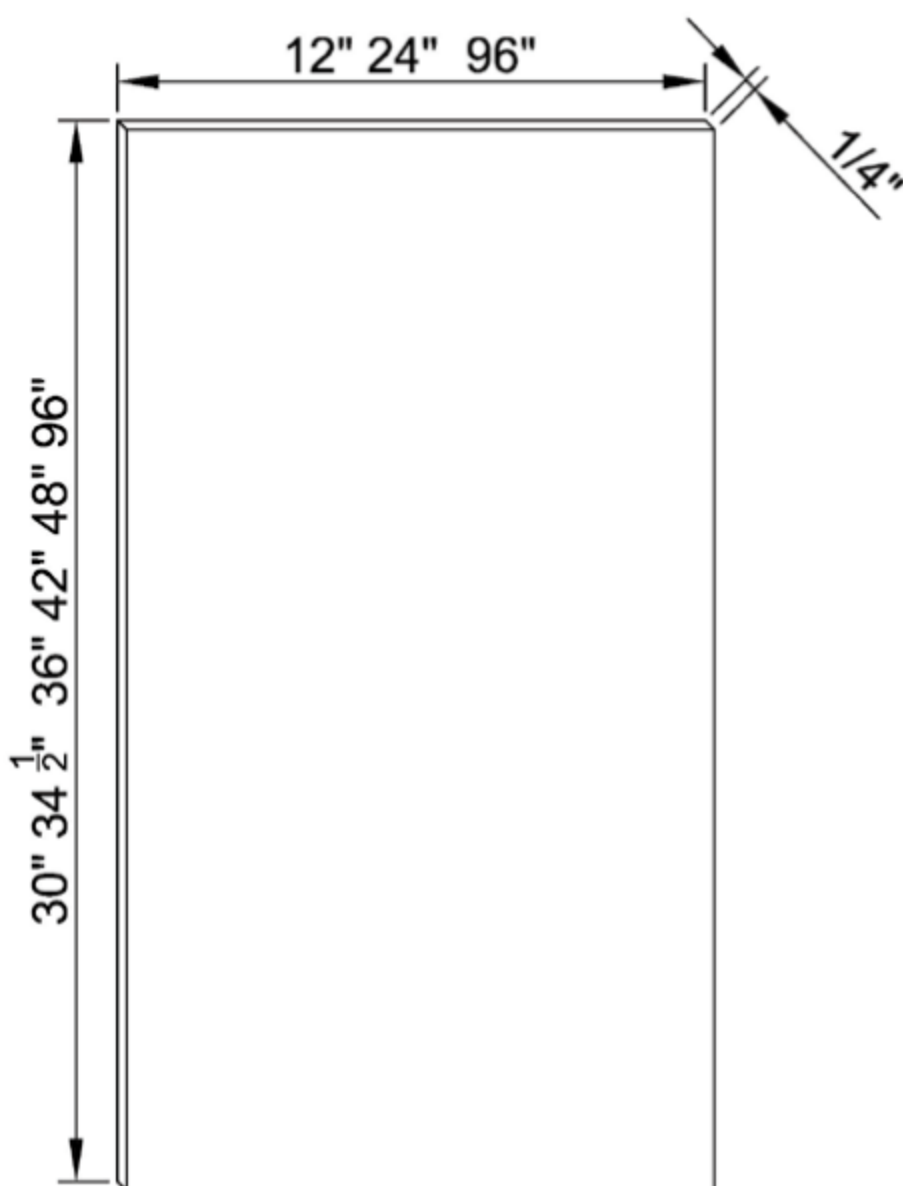

WS1230

WS1236

WS1242

BS24

WPS2496

BP4896.25

Wood Grain End Paneling