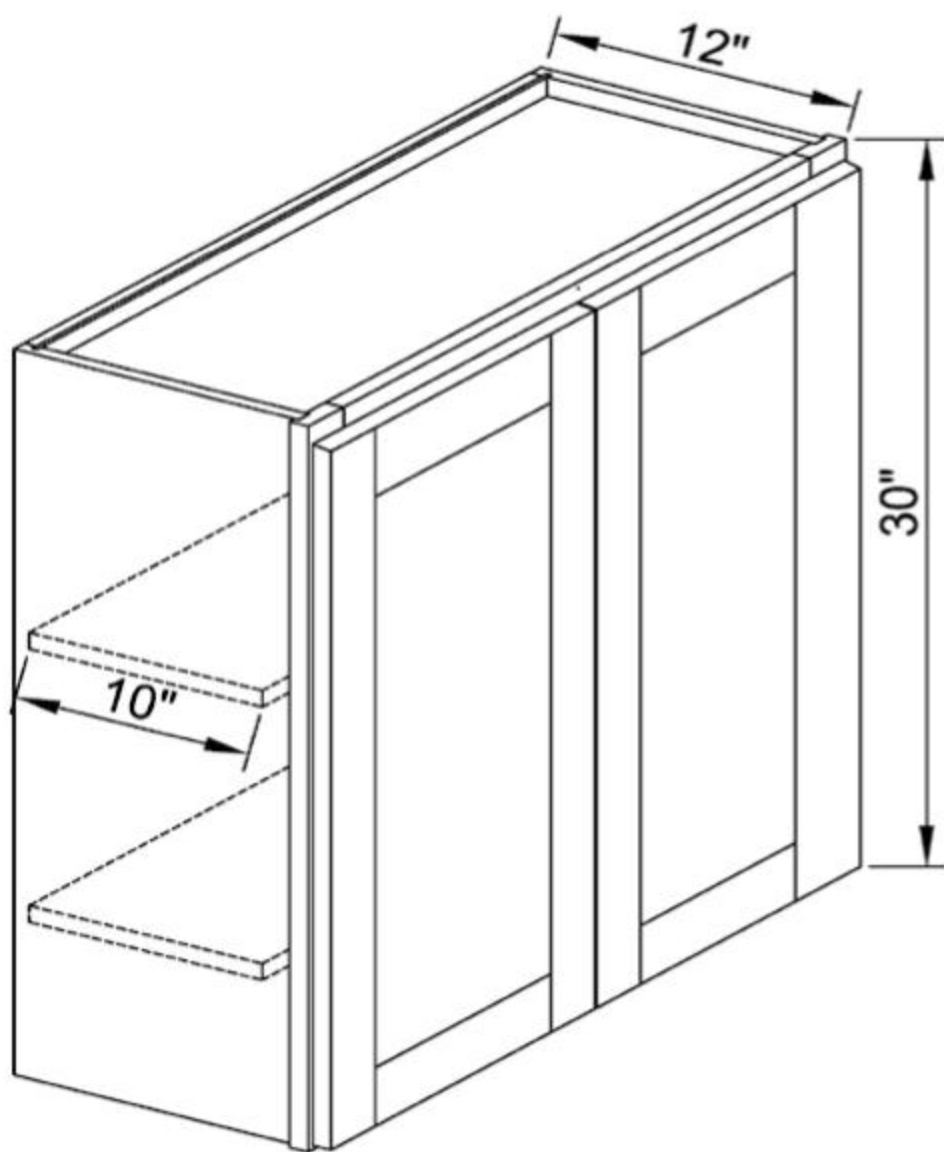

30" High x 12" Deep single door wall cabinet

Single door wall cabinet with 2 adjustable shelves.

W2430

W2730

W3030

W3330

W3630

W3930