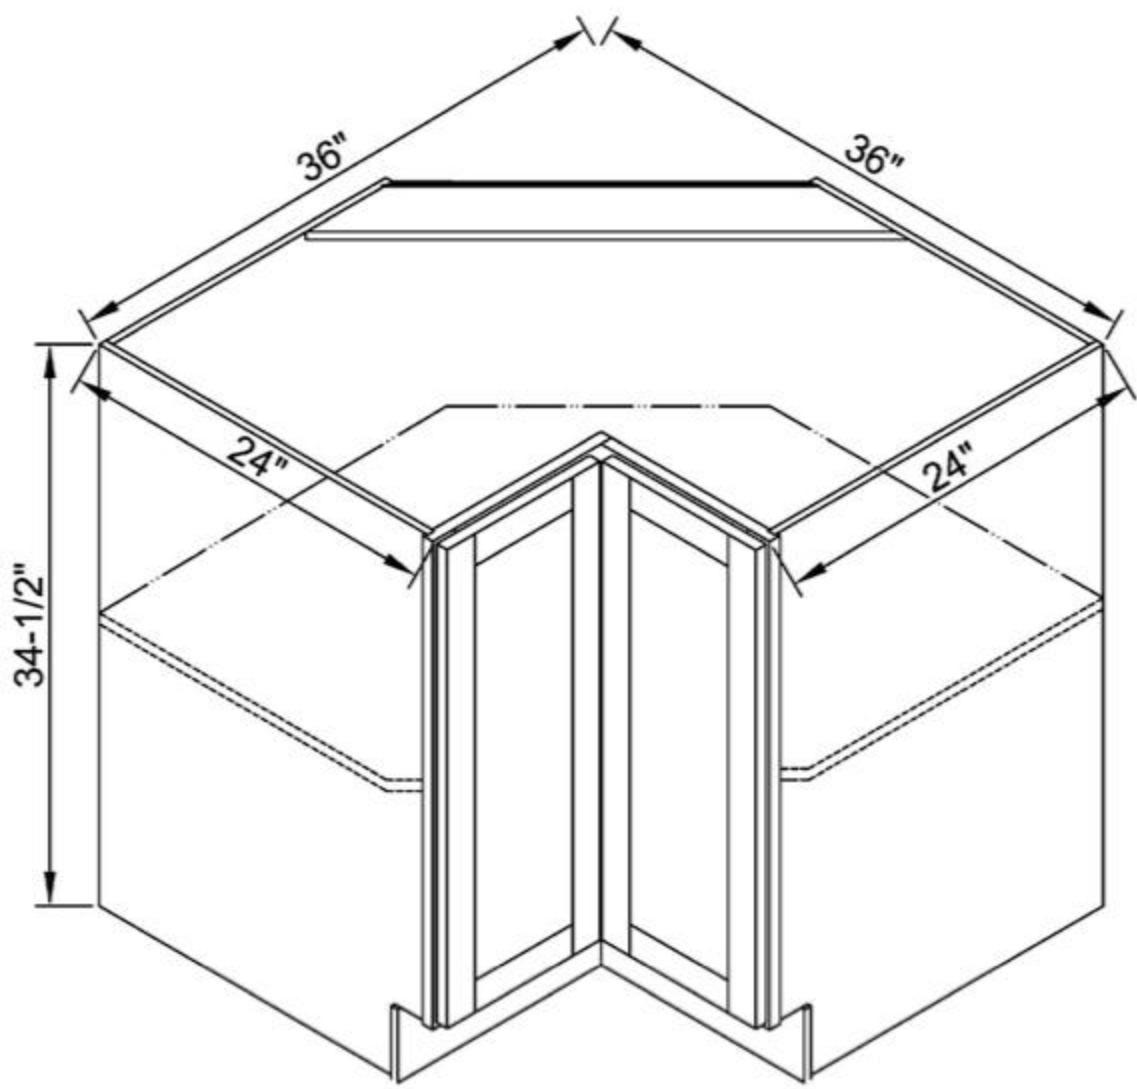

Sink Base 36"-2D-2H

SB39

Sink Base 39"-2D-2H

SB42

Sink Base 42"-2D-2H

Double door sink base cabinet with double false drawer

LSB33

Lazy Susan Base Cabinet

LSB36

Both shelves rotate independently;
Mounted on 3/4" thick fixed shelf

BASE CABINETS

BSC36

Base Square Corner Cabinet
Adjustable Single Shelf

BLB42/45

Base Blind Corner Cabinet
Single door single drawer blind corner base cabinet with 1 adjustable shelf.