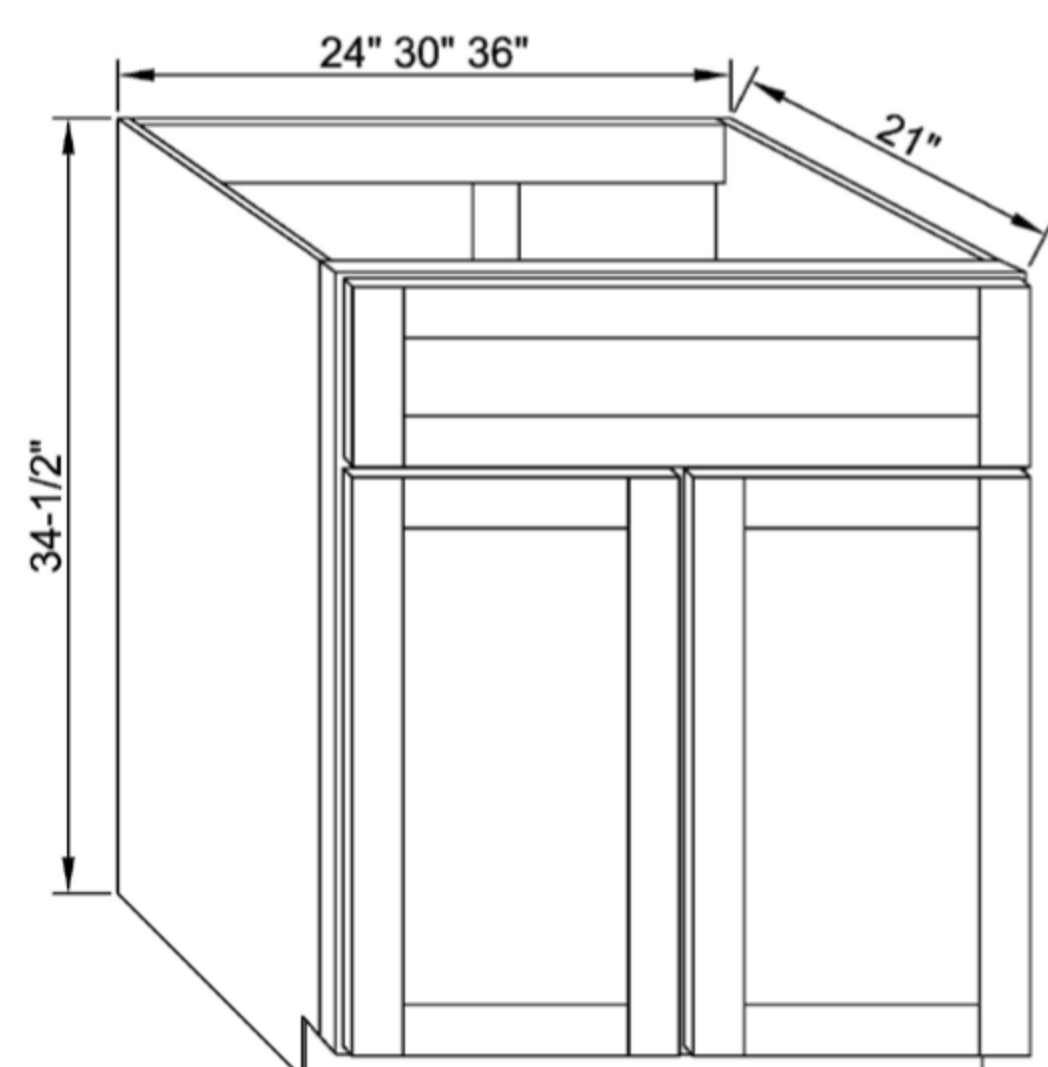

VASB2421

Vanity Sink Base Cabinet

Double door with one false drawer front

VASB3021

VASB3621