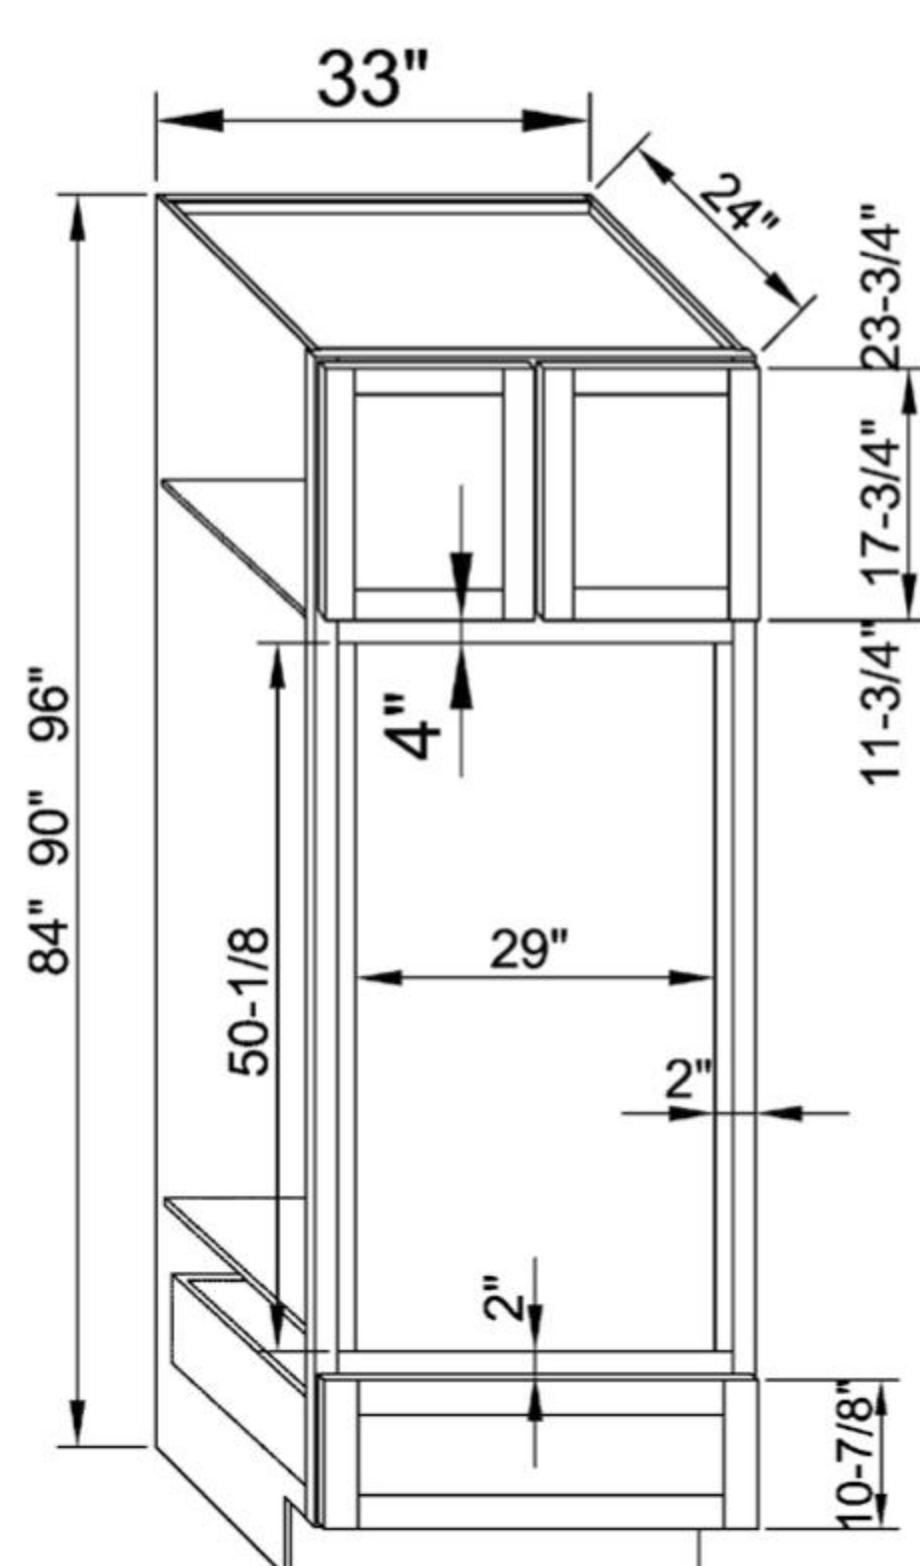

OC338424

Oven Pantry Cabinet with 1 drawer

OC339624

To be used for double oven

OC339024