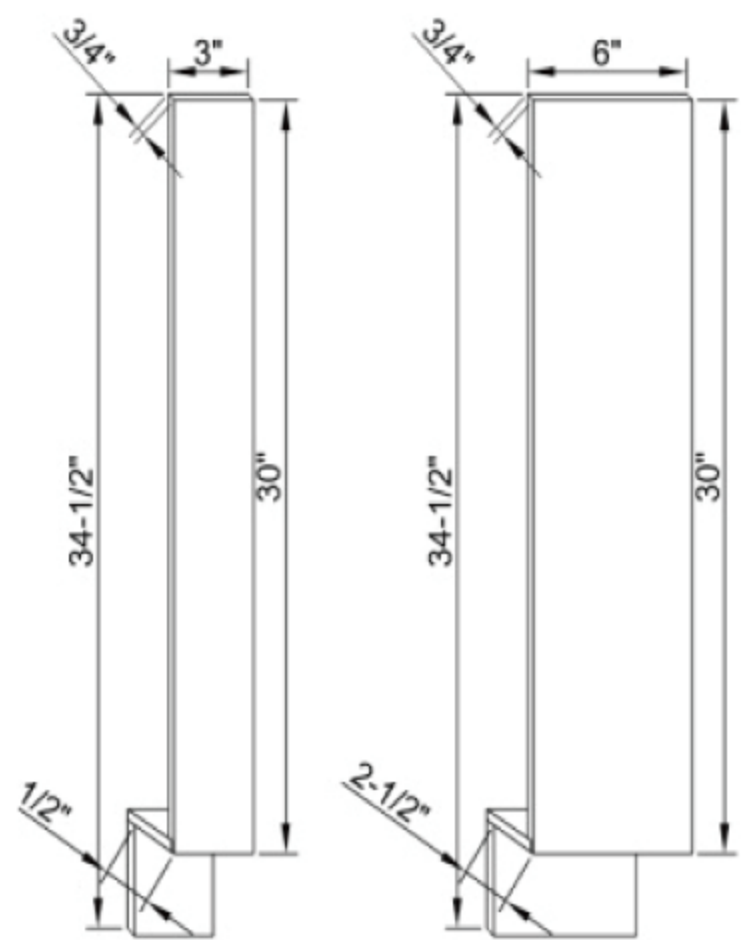

BF3

BF6

Base Filler 3"W×34.5"H

Base Filler 6"W×34.5"H