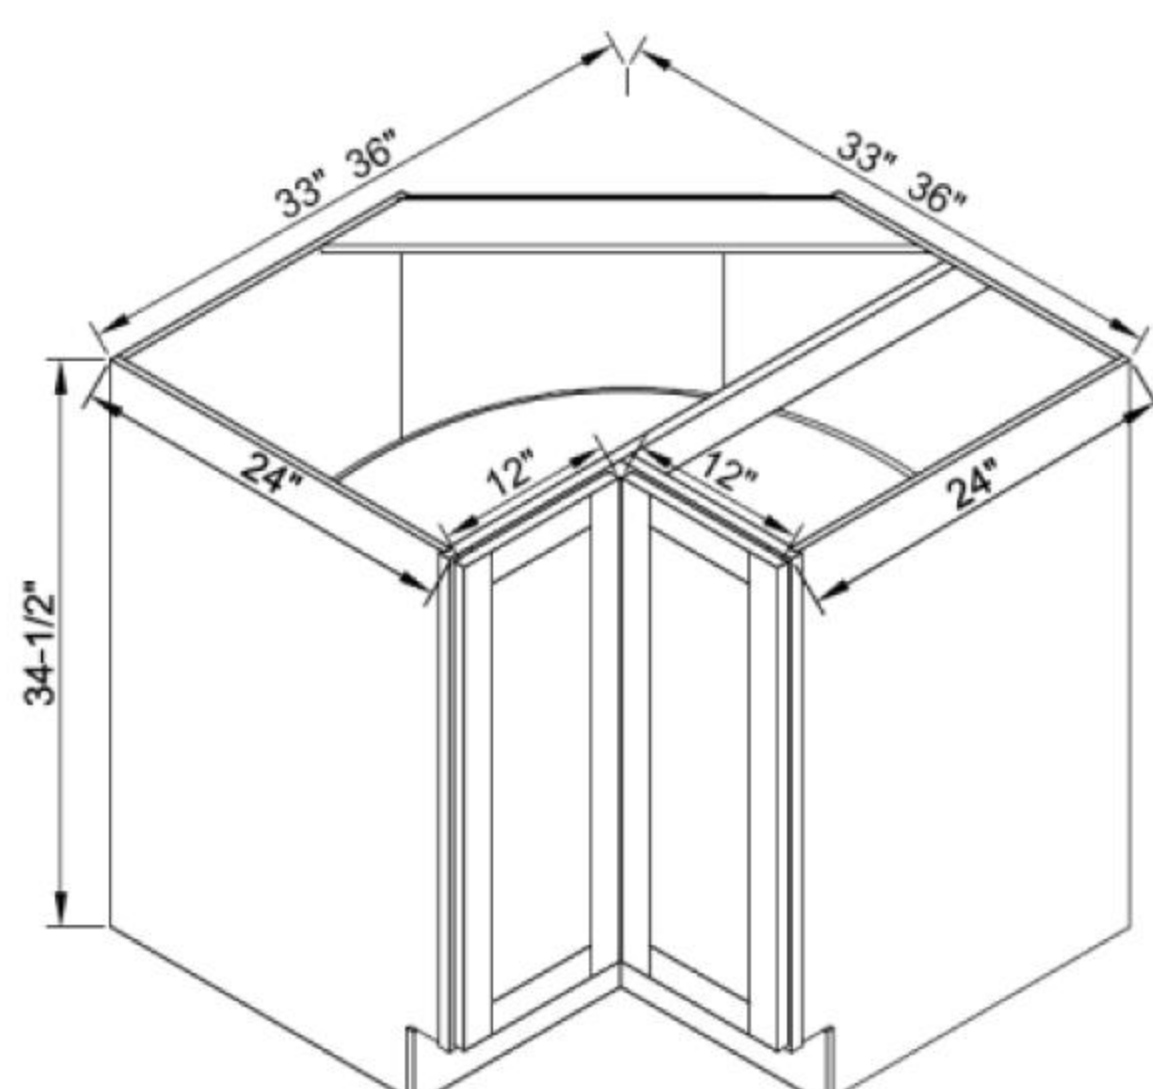

Sink Base 36"-2D-2H

SB39

Sink Base 39"-2D-2H

SB42

Sink Base 42"-2D-2H

Double door sink base cabinet with double false drawer

LSB33

Lazy Susan Base Cabinet

LSB36

Both shelves rotate independently;
Mounted on 3/4" thick fixed shelf

BASE CABINETS

BSC36

Base Square Corner Cabinet
Adjustable Single Shelf

BLB42/45

Base Blind Corner Cabinet
Single door single drawer blind corner base cabinet with 1 adjustable shelf.